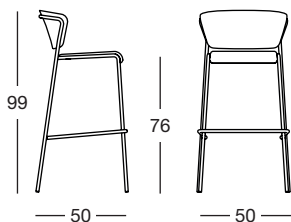

### VELLUTO / VELVET

**V4 38**

**V4 39**

**V4 40**

**V4 44**

**V4 47**

**V4 50**

### CUSTOMER OWN FABRIC =

ask for the minimum order quantity.  
All options available at "fabrics" section.  
Non-standard options to be verified.

Art. 2855

Art. 2855-2

Imballo Packing	1 pezzo 1 piece
Peso unitario Unit weight	Kg 7,300
Misure imballo Packing sizes	53,5x52,5x102,5 cm

Imballo Packing	2 pezzi 2 pieces
Peso unitario Unit weight	Kg 7,300
Misure imballo Packing sizes	59x54x107,5 cm

made in Italy

**SCAB DESIGN**  
since 1957

Imported & Distributed in the Americas by:  
Furniture Designhouse | Hohokus, NJ 07423 - USA | +1-201-689-9422  
sales@furnituredesignhouse.com | furnituredesignhouse.com