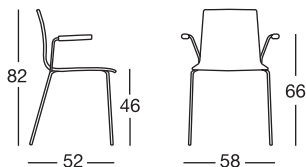

*Recyclable technopolymer body.
11 mm chrome steel tube sledge frame.
4-leg frame, with or without armrests, in 16 mm diam. tubular chrome steel.
On demand linking devices in chromed steel are available to compose tied up 4-leg chair rows.
Art. 2674 has got open arms with technopolymer cover coordinated with the body.
For indoor use.*

COLORI COLOURS

Disponibili solo per Art. 2675
Available only for Art. 2675

Struttura a slitta
Sledge frame

Art. 2677

Struttura a 4 gambe
4-leg frame

Art. 2675

Con braccioli aperti
With open arms

Art. 2674

Con braccioli
Armchair

Art. 2676

Imballo Packing	2 pezzi 2 pieces
Peso unitario Unit weight	Kg 6,000
Misure imballo Packing sizes	58x50x85 cm

Imballo Packing	4 pezzi 4 pieces
Peso unitario Unit weight	Kg 4,600
Misure imballo Packing sizes	61x52x103 cm

Imballo Packing	2 pezzi 2 pieces
Peso unitario Unit weight	Kg 6,200
Misure imballo Packing sizes	56x54x71 cm

made in Italy

Imported & Distributed in the Americas by:
Furniture Designhouse | Hohokus, NJ 07423 - USA | +1-201-689-9422
sales@furnituredesignhouse.com | furnituredesignhouse.com