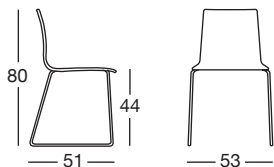

Struttura a slitta
Sledge frame

Art. 2677