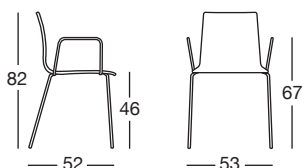

*Recyclable technopolymer body.
11 mm chrome steel tube sledge frame.
4-leg frame, with or without armrests, in 16 mm diam. tubular chrome steel.
On demand linking devices in chromed steel are available to compose tied up 4-leg chair rows.
Art. 2674 has got open arms with technopolymer cover coordinated with the body.
For indoor use.*

COLORI COLOURS

Disponibili solo per Art. 2675
Available only for Art. 2675

Struttura a slitta
Sledge frame

Art. 2677

Struttura a 4 gambe
4-leg frame

Art. 2675

Con braccioli aperti
With open arms

Art. 2674

Con braccioli
Armchair

Art. 2676

Imballo Packing	2 pezzi 2 pieces
Peso unitario Unit weight	Kg 6,000
Misure imballo Packing sizes	58x50x85 cm

Imballo Packing	4 pezzi 4 pieces
Peso unitario Unit weight	Kg 4,600
Misure imballo Packing sizes	61x52x103 cm

Imballo Packing	2 pezzi 2 pieces
Peso unitario Unit weight	Kg 6,200
Misure imballo Packing sizes	56x54x71 cm

made in Italy

Imported & Distributed in the Americas by:
Furniture Designhouse | Hohokus, NJ 07423 - USA | +1-201-689-9422
sales@furnituredesignhouse.com | furnituredesignhouse.com