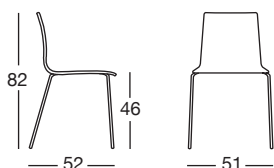

*Recyclable technopolymer body.
11 mm chrome steel tube sledge frame.
4-leg frame, with or without armrests, in 16 mm diam. tubular chrome steel.
On demand linking devices in chromed steel are available to compose tied up 4-leg chair rows.
Art. 2674 has got open arms with technopolymer cover coordinated with the body.
For indoor use.*

COLORI COLOURS

Disponibili solo per Art. 2675
Available only for Art. 2675

Struttura a slitta
Sledge frame

Art. 2677

Struttura a 4 gambe
4-leg frame

Art. 2675

Con braccioli aperti
With open arms

Art. 2674

Con braccioli
Armchair

Art. 2676

Imballo Packing	2 pezzi 2 pieces
Peso unitario Unit weight	Kg 6,000
Misure imballo Packing sizes	58x50x85 cm

Imballo Packing	4 pezzi 4 pieces
Peso unitario Unit weight	Kg 4,600
Misure imballo Packing sizes	61x52x103 cm

Imballo Packing	2 pezzi 2 pieces
Peso unitario Unit weight	Kg 6,200
Misure imballo Packing sizes	56x54x71 cm

made in Italy

Imported & Distributed in the Americas by:
Furniture Designhouse | Hohokus, NJ 07423 - USA | +1-201-689-9422
sales@furnituredesignhouse.com | furnituredesignhouse.com