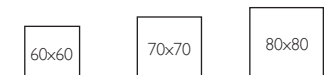

Art. 5298 Art. 5297 Art. 5292