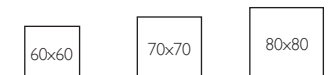

Art. 5298 Art. 5297 Art. 5292