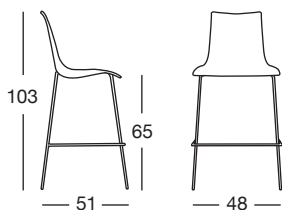

*Barstool with recyclable technopolymer body. 4-leg frame in 16 mm diam. tubular coated steel, available in two heights. For indoor/outdoor use.*

**FINITURA STRUTTURA**  
**FRAME FINISHING**

**VL**

verniciato lino  
*linen coated*

antracite  
*anthracite grey*

**62**

azzurro  
*light blue*

h.80  
Struttura a 4 gambe  
*4-leg frame*

**Art. 2565**

h.65  
Struttura a 4 gambe  
*4-leg frame*

**Art. 2566**

Imballo <i>Packing</i>	2 pezzi <i>2 pieces</i>
Peso unitario <i>Unit weight</i>	Kg 6,300
Misure imballo <i>Packing sizes</i>	56,5x53,5x84 cm

Imballo <i>Packing</i>	2 pezzi <i>2 pieces</i>
Peso unitario <i>Unit weight</i>	Kg 5,900
Misure imballo <i>Packing sizes</i>	55,5x52,5x69 cm

made in Italy