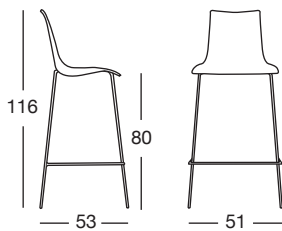

*Barstool with recyclable technopolymer body. 4-leg frame in 16 mm diam. tubular coated steel, available in two heights. For indoor/outdoor use.*

**FINITURA STRUTTURA**  
**FRAME FINISHING**

**VL**

verniciato lino  
*linen coated*

antracite  
*anthracite grey*

**62**

azzurro  
*light blue*

h.80  
Struttura a 4 gambe  
*4-leg frame*

**Art. 2565**

h.65  
Struttura a 4 gambe  
*4-leg frame*

**Art. 2566**

Imballo <i>Packing</i>	2 pezzi <i>2 pieces</i>
Peso unitario <i>Unit weight</i>	Kg 6,300
Misure imballo <i>Packing sizes</i>	56,5x53,5x84 cm

Imballo <i>Packing</i>	2 pezzi <i>2 pieces</i>
Peso unitario <i>Unit weight</i>	Kg 5,900
Misure imballo <i>Packing sizes</i>	55,5x52,5x69 cm

made in Italy