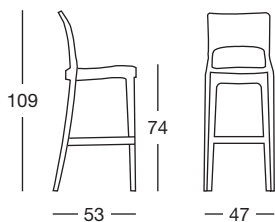

ISY TECNOPOLIMERO

Design Roberto Semprini

furnituredesignhouse®

Sgabello con struttura in tecnopolimero lucido.
Riciclabile. Coordinabile con la seduta Isy
Tecnopolimero. Per uso interno/esterno.

*Barstool with recyclable glossy technopolymer
frame. Combines with Isy technopolymer chair.
For indoor/outdoor use.*

COLORI COLOURS

11

lino
linen

15

tortora
dove grey

81

antracite
anthracite
grey

Per Sgabello Isy Tecnopolimero è disponibile il cuscino Art. 1500
For Isy Technopolymer Barstool is available the cushion Art. 1500

Art. 2328

Imballo Packing	2 pezzi 2 pieces
Peso unitario Unit weight	Kg 3,800
Misure imballo Packing sizes	65,5x49,5x118 cm

made in Italy

SCAB DESIGN
since 1957

Imported & Distributed in the Americas by:
Furniture Designhouse | Hohokus, NJ 07423 - USA | +1-201-689-9422
sales@furnituredesignhouse.com | furnituredesignhouse.com