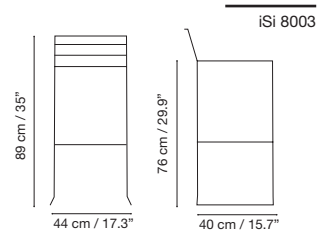

Portofino

Collection by iSiMAR

Collection made of galvanized wire, polyester powder coated. Suitable for outdoor, indoor, and contract use.

Dimensions in cm and inches

(agora)

Cushions:

iSi 8001  
Plain Blue RAL 5002