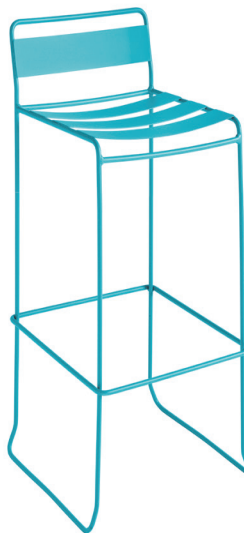

iSi 8025
Turquoise blue RAL 6027