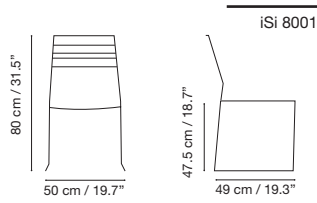

Portofino

Collection by iSiMAR

Collection made of galvanized wire, polyester powder coated. Suitable for outdoor, indoor, and contract use.

Dimensions in cm and inches

(agora)

Cushions:

iSi 8001  
Plain Blue RAL 5002