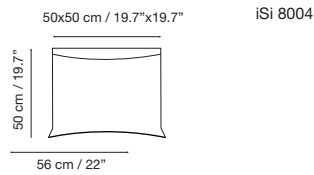

Portofino

Collection by iSiMAR

Collection made of galvanized wire, polyester powder coated. Suitable for outdoor, indoor, and contract use.

Dimensions in cm and inches

(agora)

Cushions:

iSi 8001  
Plain Blue RAL 5002