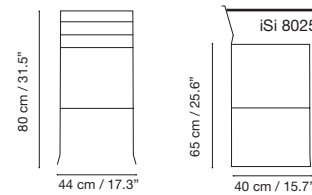

Portofino

Collection by iSiMAR

Collection made of galvanized wire, polyester powder coated. Suitable for outdoor, indoor, and contract use.

Dimensions in cm and inches

(agora)

Cushions:

iSi 8001  
Plain Blue RAL 5002