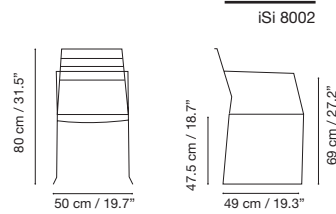

Portofino

Collection by iSiMAR

Collection made of galvanized wire, polyester powder coated. Suitable for outdoor, indoor, and contract use.

Dimensions in cm and inches

(agora)

Cushions:

iSi 8001  
Plain Blue RAL 5002