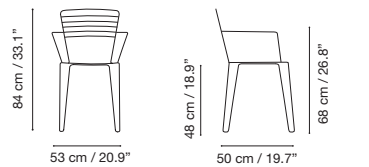

Menorca

Collection by iSiMAR

Collection made of galvanized wire, polyester powder coated. Suitable for outdoor, indoor, and contract use.

Dimensions in cm and inches

iSi 8034

iSi 8035

(agora)

Cushions:  