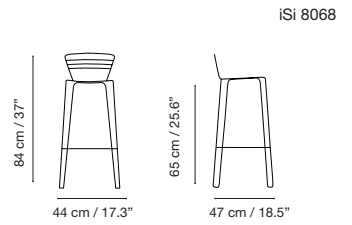

Menorca

Collection by iSiMAR

Collection made of galvanized wire, polyester powder coated. Suitable for outdoor, indoor, and contract use.

Dimensions in cm and inches

(agora)

Cushions:

iSi 8068