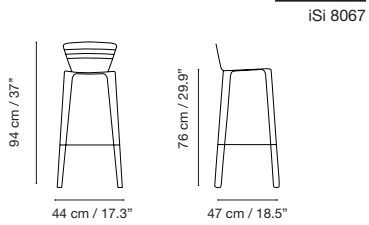

Menorca

Collection by iSiMAR

Collection made of galvanized wire, polyester powder coated. Suitable for outdoor, indoor, and contract use.

Dimensions in cm and inches

iSi 8034

iSi 8035

(agora)

Cushions:  