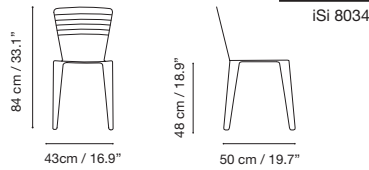

Menorca

Collection by iSiMAR

Collection made of galvanized wire, polyester powder coated. Suitable for outdoor, indoor, and contract use.

Dimensions in cm and inches

iSi 8034

iSi 8035

(agora)

Cushions:  