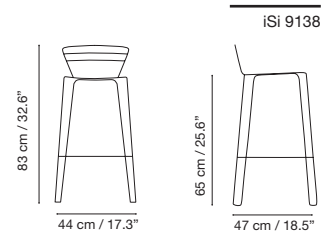

Mallorca

Designed by iSiMAR

Collection made of galvanized wire, polyester powder coated. Suitable for outdoor, indoor, and contract use.

Dimensions in cm and inches

(agoa)

Cushions:  

iSi 9135
Beige cream RAL 1013