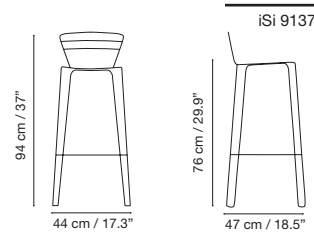

Mallorca

Designed by iSiMAR

Collection made of galvanized wire, polyester powder coated. Suitable for outdoor, indoor, and contract use.

Dimensions in cm and inches

(agoa)

Cushions:  

iSi 9135
Beige cream RAL 1013