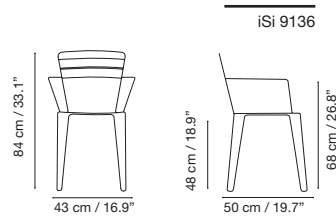

Mallorca

Designed by iSiMAR

Collection made of galvanized wire, polyester powder coated. Suitable for outdoor, indoor, and contract use.

Dimensions in cm and inches

(agoa)

Cushions:  

iSi 9135
Beige cream RAL 1013