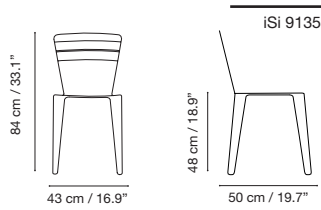

Mallorca

Designed by iSiMAR

Collection made of galvanized wire, polyester powder coated. Suitable for outdoor, indoor, and contract use.

Dimensions in cm and inches

(agoa)

Cushions:  

iSi 9135
Beige cream RAL 1013