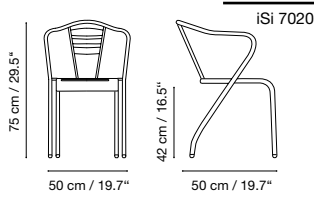

Elba

Collection by iSi mar

Collection made of steel, polyester powder coated. Suitable for outdoor, indoor, and contract use.

Dimensions in cm and inches

iSi 7020
Vitamin orange RAL 8029