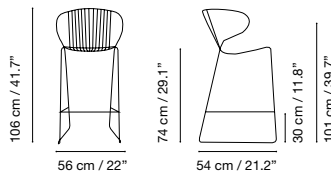

iSi 8065
Stool 76