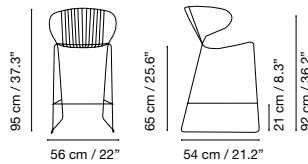

iSi 8066
Stool 65