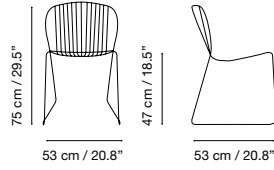

iSi 8072
Chair