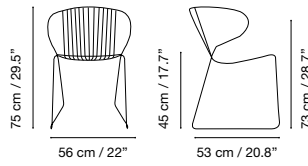

iSi 7207
Armchair