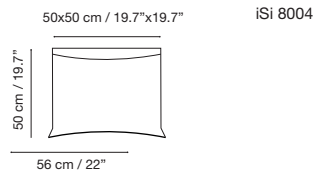

Portofino

Collection

Collection made of galvanized wire, polyester powder coated. Suitable for outdoor, indoor, and contract use.

Dimensions in cm and inches

(agora)

Cushions:

iSi 8001
Plain Blue RAL 5002

iSi 8002
Agata Blue RAL 5018