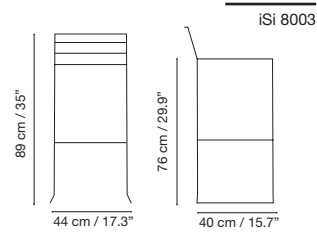

Portofino

Collection

Collection made of galvanized wire, polyester powder coated. Suitable for outdoor, indoor, and contract use.

Dimensions in cm and inches

(agora)

Cushions:

iSi 8001
Plain Blue RAL 5002

iSi 8002
Agata Blue RAL 5018