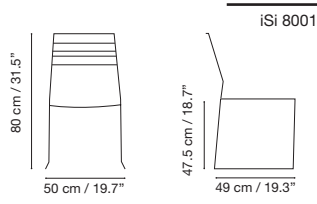

Portofino

Collection

Collection made of galvanized wire, polyester powder coated. Suitable for outdoor, indoor, and contract use.

Dimensions in cm and inches

(agora)

Cushions:

iSi 8001
Plain Blue RAL 5002

iSi 8002
Agata Blue RAL 5018