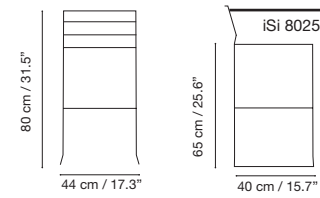

Portofino

Collection

Collection made of galvanized wire, polyester powder coated. Suitable for outdoor, indoor, and contract use.

Dimensions in cm and inches

(agora)

Cushions:

iSi 8001
Plain Blue RAL 5002

iSi 8002
Agata Blue RAL 5018