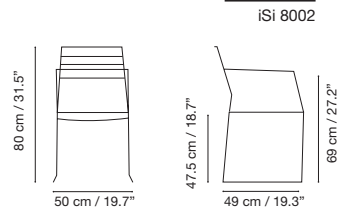

Portofino

Collection

Collection made of galvanized wire, polyester powder coated. Suitable for outdoor, indoor, and contract use.

Dimensions in cm and inches

(agora)

Cushions:

iSi 8001
Plain Blue RAL 5002

iSi 8002
Agata Blue RAL 5018