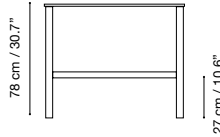

London

Collection

Collection made of galvanized steel, polyester powder coated. Suitable for outdoor, indoor, and contract use.

Stool Height 45 cm / 17.7"

iSi 8018	39 x 39 cm / 15.3 x 15.3"
----------	---------------------------

Stool Height 78 cm / 30.7"

iSi 8017	39 x 39 cm / 15.3 x 15.3"
----------	---------------------------

Bench Height 78 cm / 30.7"

iSi 8019	100 x 40 cm / 39.4 x 15.7"
iSi 8020	150 x 40 cm / 59.1 x 15.7"

Table Height 110 cm / 43.3"

iSi 9025	70 x 70 cm / 27.6 x 27.6"
iSi 9026	80 x 80 / 31.5 x 31.5"
iSi 9027	90 x 90 / 35.4 x 35.4"
iSi 9028	110 x 70 / 43.3 x 27.6"
iSi 9029	120 x 80 / 47.2 x 31.5"

Compact table-top:

Structure:

ADA available upon request.