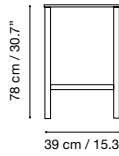

London

Collection

Collection made of galvanized steel, polyester powder coated. Suitable for outdoor, indoor, and contract use.

Stool Height 45 cm / 17.7"

iSi 8018	39 x 39 cm / 15.3 x 15.3"
----------	---------------------------

Stool Height 78 cm / 30.7"

iSi 8017	39 x 39 cm / 15.3 x 15.3"
----------	---------------------------

Bench Height 78 cm / 30.7"

iSi 8019	100 x 40 cm / 39.4 x 15.7"
iSi 8020	150 x 40 cm / 59.1 x 15.7"

Table Height 110 cm / 43.3"

iSi 9025	70 x 70 cm / 27.6 x 27.6"
iSi 9026	80 x 80 / 31.5 x 31.5"
iSi 9027	90 x 90 / 35.4 x 35.4"
iSi 9028	110 x 70 / 43.3 x 27.6"
iSi 9029	120 x 80 / 47.2 x 31.5"

Compact table-top:

Structure:

ADA available upon request.