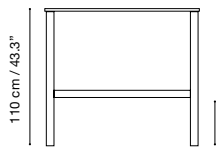

London

Collection

Collection made of galvanized steel, polyester powder coated. Suitable for outdoor, indoor, and contract use.

Stool Height 45 cm / 17.7"

iSi 8018	39 x 39 cm / 15.3 x 15.3"
----------	---------------------------

Stool Height 78 cm / 30.7"

iSi 8017	39 x 39 cm / 15.3 x 15.3"
----------	---------------------------

Bench Height 78 cm / 30.7"

iSi 8019	100 x 40 cm / 39.4 x 15.7"
iSi 8020	150 x 40 cm / 59.1 x 15.7"

Table Height 110 cm / 43.3"

iSi 9025	70 x 70 cm / 27.6 x 27.6"
iSi 9026	80 x 80 / 31.5 x 31.5"
iSi 9027	90 x 90 / 35.4 x 35.4"
iSi 9028	110 x 70 / 43.3 x 27.6"
iSi 9029	120 x 80 / 47.2 x 31.5"

Compact table-top:

Structure:

ADA available upon request.