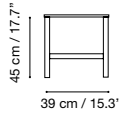

London

Collection

Collection made of galvanized steel, polyester powder coated. Suitable for outdoor, indoor, and contract use.

Stool Height 45 cm / 17.7"

iSi 8018	39 x 39 cm / 15.3 x 15.3"
----------	---------------------------

Stool Height 78 cm / 30.7"

iSi 8017	39 x 39 cm / 15.3 x 15.3"
----------	---------------------------

Bench Height 78 cm / 30.7"

iSi 8019	100 x 40 cm / 39.4 x 15.7"
iSi 8020	150 x 40 cm / 59.1 x 15.7"

Table Height 110 cm / 43.3"

iSi 9025	70 x 70 cm / 27.6 x 27.6"
iSi 9026	80 x 80 / 31.5 x 31.5"
iSi 9027	90 x 90 / 35.4 x 35.4"
iSi 9028	110 x 70 / 43.3 x 27.6"
iSi 9029	120 x 80 / 47.2 x 31.5"

Compact table-top:

Structure:

ADA available upon request.