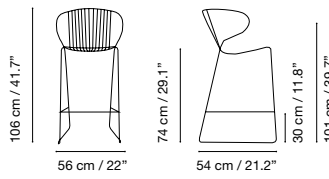

8065
Stool 76