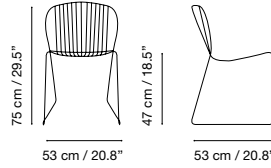

Bolonia

Collection

Dimensions in cm and inches

Collection made of galvanized wire, polyester powder coated. Suitable for outdoor, indoor, and contract use.

Metal

Fabric

Panamá Collection

Vernet Collection

Prades Collection

8072
Chair

7207
Armchair

8065
Stool 76

8066
Stool 65