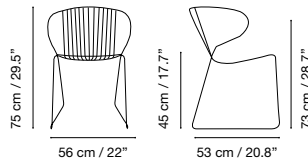

7207
Armchair