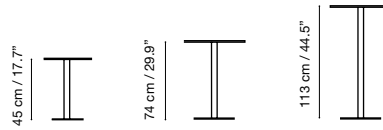

Antibes

Collection

Collection made of galvanized steel, polyester powder coated. Suitable for outdoor, indoor, and contract use. Available table-tops: metal and compact.

Height 45 cm / 17.7"

Compact table-top:

iSi 9079	ø 50 cm / ø 19.7"
iSi 9080	ø 60 cm / ø 23.6"
iSi 9081	ø 70 cm / ø 27.6"
iSi 9082	ø 80 cm / ø 31.5"

Height 74 cm / 29.9"

iSi 9007	ø 60 cm / ø 23.6"
iSi 9008	ø 70 cm / ø 27.6"
iSi 9009	ø 80 cm / ø 31.5"

iSi 9062	60 x 60 cm / 23.6 x 23.6"
iSi 9063	70 x 70 cm / 27.6 x 27.6"
iSi 9059	80 x 80 cm / 31.5 x 31.5"

Structure and metal table-top:

ADA available upon request.

Height 113 cm / 44.5"

iSi 9013	ø 60 cm / ø 23.6"
iSi 9014	ø 70 cm / ø 27.6"
iSi 9015	ø 80 cm / ø 31.5"

iSi 9054	60 x 60 cm / 23.6 x 23.6"
iSi 9055	70 x 70 cm / 27.6 x 27.6"
iSi 9056	80 x 80 cm / 31.5 x 31.5"