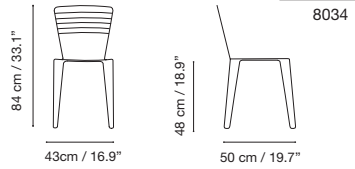

Menorca

Collection

Collection made of galvanized wire, polyester powder coated. Suitable for outdoor, indoor, and contract use.

Dimensions in cm and inches

(agora)

Cushions:  

8034
Agata blue RAL 5018

8035
Ultramarine blue RAL 5009