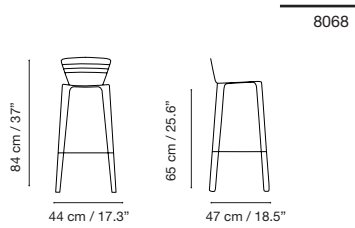

Menorca

Collection

Collection made of galvanized wire, polyester powder coated. Suitable for outdoor, indoor, and contract use.

Dimensions in cm and inches

(agora)

Cushions:  

8034
Agata blue RAL 5018

8035
Ultramarine blue RAL 5009