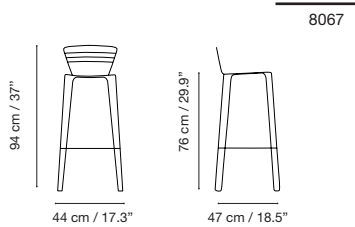

Menorca

Collection

Collection made of galvanized wire, polyester powder coated. Suitable for outdoor, indoor, and contract use.

Dimensions in cm and inches

(agora)

Cushions:  

8034
Agata blue RAL 5018

8035
Ultramarine blue RAL 5009