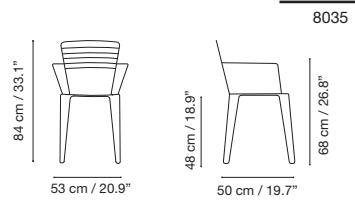

Menorca

Collection

Collection made of galvanized wire, polyester powder coated. Suitable for outdoor, indoor, and contract use.

Dimensions in cm and inches

(agora)

Cushions:  

8034
Agata blue RAL 5018

8035
Ultramarine blue RAL 5009