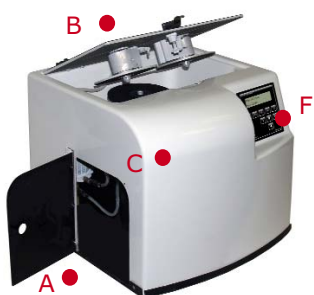

Features:

A Access Door:

- Policoool™ Cartridge
- Easy access to PoliCool™ pump
- Easy access to PoliCool™ radiator

B Safety Lid:

- Automatic shut-off when open
- Easily snap CD/DVD on and off

C Fiberglass Casing

- Will not conduct electricity
- Waterproof
- Easy to clean

D Rear mounted cooling fans

E AC receptacle

- Industrial Strength
- Fuse
- On/Off Switch

F Electronic Controller

General Specifications:

- Dimensions: Width: 15" (38.1cm)
  Depth: 16" (40.6cm)
  Height: 13.125" (33.3cm)
- Net weight: 53 lbs. (17.2 kg)
- Power: AC 100-120V
  Optional: AC 220-240V
- Licensed under one or more of the following Patents: 5,593,343; 5,733,179; 5,594,566; 6,431,967; 6,547,657 and other pending patents.

Package Deal:

- 1 Dual Disc II disc repair machine & Operation Manual
- Identifying Scratches
- Materials to repair 800 discs
- 2oz Spray Cleaner
- 1 Reusable Micro-Fiber Wiping Cloth
- Technical Support
- 1 Year Limited Warranty
- Extended Warranties Available

Corporate Office:

Azuradisc
7307 South 89th Place
Mesa, AZ 85212 U.S.A.
Tel: 480.827.8786 Toll Free 1.800.933.4923
E-mail: info@azuradisc.com

Copyright Notice:

Copyright © 2010 AZURADISC Incorporated. Printed in the United States. ALL RIGHTS RESERVED. No part of this document may be reproduced, transmitted, transcribed, stored in a retrieval system, or translated into any language, in any form or by any means, electronic, mechanical, magnetic, optical, chemical, manual or otherwise without the prior written permission of AZURADISC Incorporated. All trademarks are the properties of their respective owners.