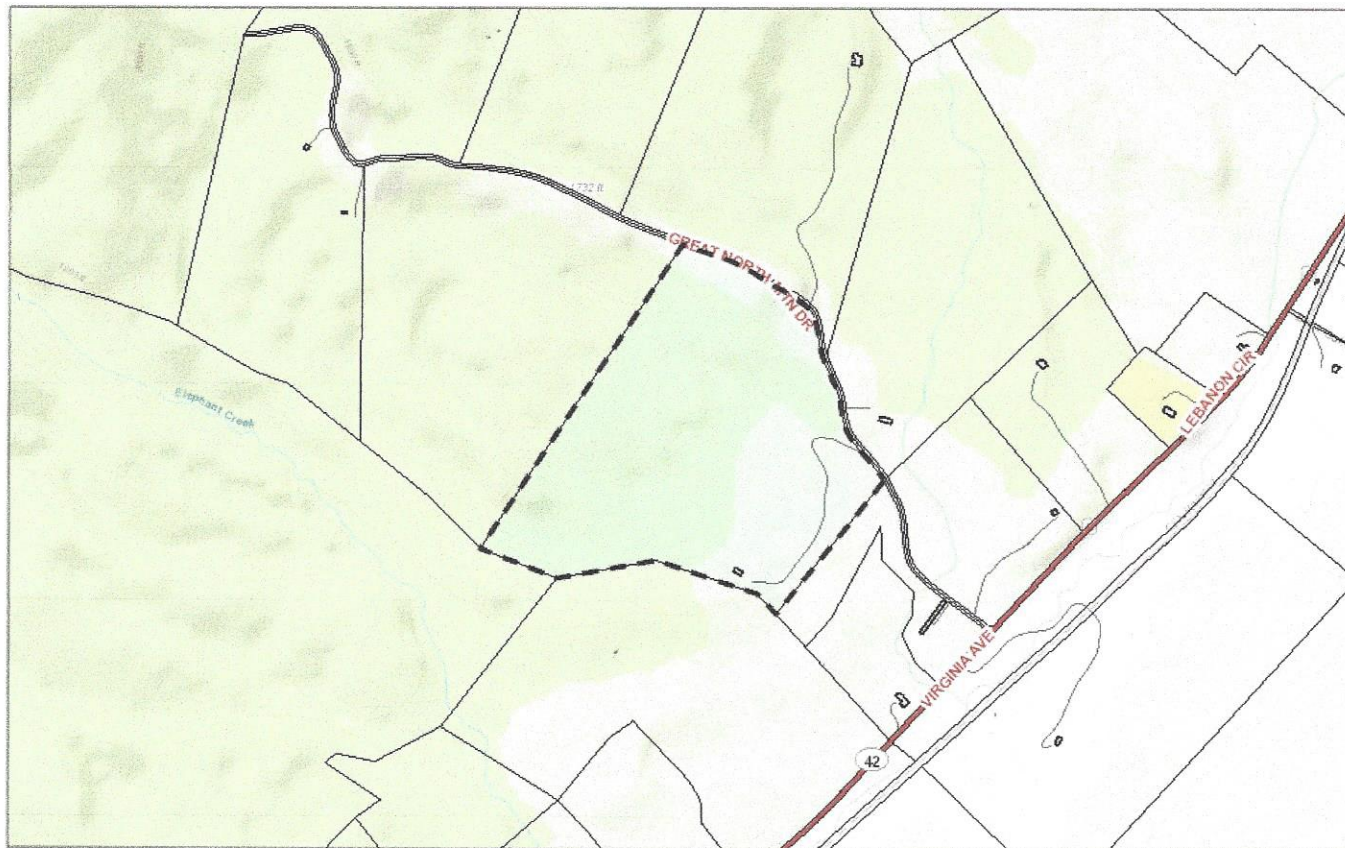

Rockbridge County, VA WebGIS Parcels - Parcel ID: 4-2-5

July 22, 2020

Towns_Labels	● 2	● 4	MajorRoadHums_Labels	RoadsNames_Labels	— Interstate
Towns	● 3	— Structures	Roadshums_Labels	Roads	— US Highways
● 1			— Other