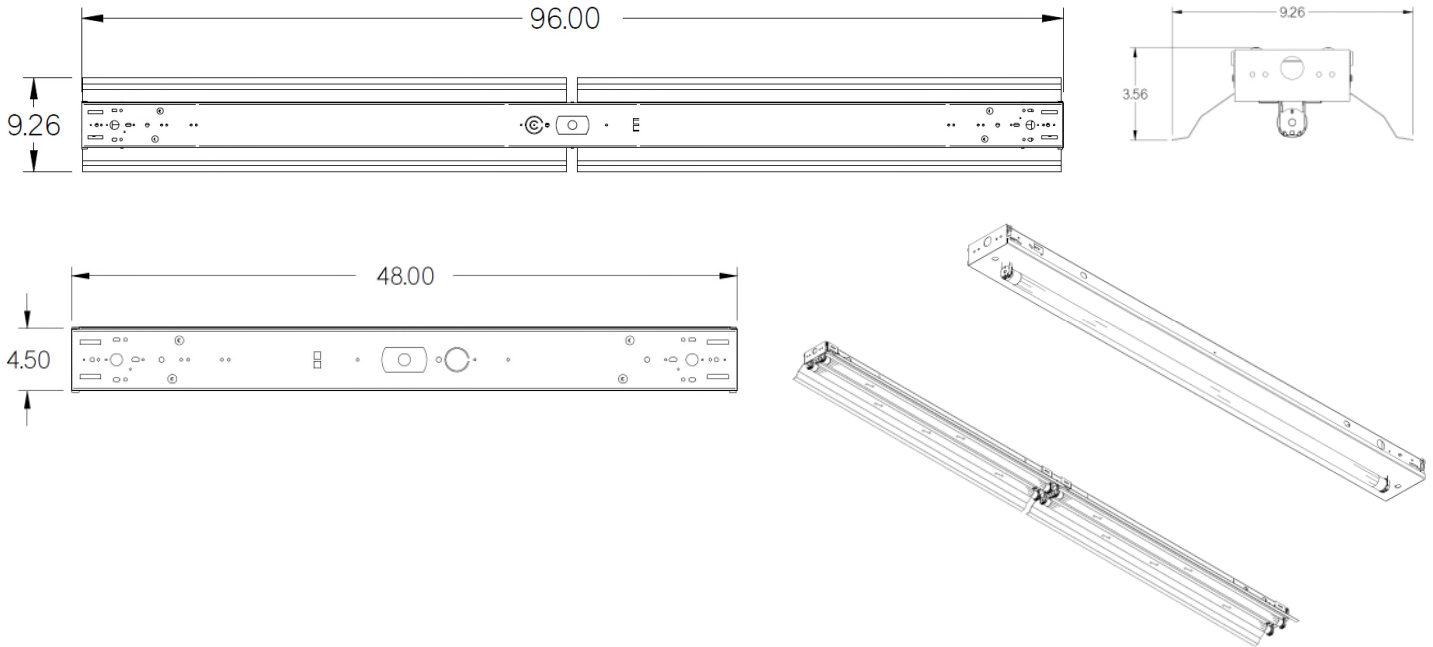

PROJECT NAME:
NOTES:
PART NUMBER:
DATE:

STRIP—LED TUBES

PRODUCT DESCRIPTION:

One of TechBrite's most popular fixtures, the LED Tube Strip Fixture is designed for LED Tubes, and is an easy jump into the LED environment. Replace your existing T12 or T8 fixtures with the LED Tube Strip Fixture from TechBrite. Designed specifically for 4 foot LED tubes up to 22w. Available in 4 foot or 8 foot lengths. The 4 foot length features 1, 2 or 3 lamp options. The 8 foot length features 2, 4 or 6 lamp options. It can be sold with or without LED tubes and available with ballast cover or reflector. TechBrite's LED Tube Strip features many mounting options making it a quick and simple retrofit or new building installation.

DIMENSIONS:

FREQUENTLY ORDERED PART NUMBERS:

Part Number	Description	Dimensions	Weight
T442SSUBCXX00P0	4' Strip - LED Tubes 2 Lamp - Ballast Cover	48.00 x 4.50 x 3.56 (inches)	4.92 lbs.
T443SSUBCXX00P0	4' Strip - LED Tubes 3 Lamp - Ballast Cover	48.00 x 4.50 x 3.56 (inches)	4.92 lbs.
T842SSUBCXX00P0	8' Strip - LED Tubes 2 lamp - Ballast Cover	96.00 x 4.50 x 3.56 (inches)	9.78 lbs
T844SSUBCXX00P0	8' Strip - LED Tubes 4 lamp - Ballast Cover	96.00 x 4.50 x 3.56 (inches)	9.78 lbs
T442SSUMRXX00P0	4' Strip - LED Tubes 2 Lamp - Miro Reflector	48.00 x 9.26 x 3.56 (inches)	3.75 lbs
T443SSUMRXX00P0	4' Strip - LED Tubes 3 Lamp- Miro Reflector	48.00 x 9.26 x 3.56 (Inches)	3.75 lbs
T442SSUWRXX00P0	4' Strip - LED Tubes 2 Lamp- White Reflector	48.00 x 9.26 x 3.56 (Inches)	3.75 lbs
T443SSUWRXX00P0	4' Strip - LED Tubes 3 Lamp- White Reflector	48.00 x 9.26 x 3.56 (Inches)	3.75 lbs
T842SSUMRXX00P0	8' Strip - LED Tubes 2 lamp- Miro Reflector	96.00 x 9.26 x 3.56 (Inches)	7.44 lbs.
T844SSUMRXX00P0	8' Strip - LED Tubes 4 lamp- Miro Reflector	96.00 x 9.26 x 3.56 (Inches)	7.44 lbs.
T842SSUWRXX00P0	8' Strip - LED Tubes 2 lamp- White Reflector	96.00 x 9.26 x 3.56 (Inches)	7.44 lbs.
T844SSUWRXX00P0	8' Strip - LED Tubes 4 lamp- White Reflector	96.00 x 9.26 x 3.56 (Inches)	7.44 lbs.