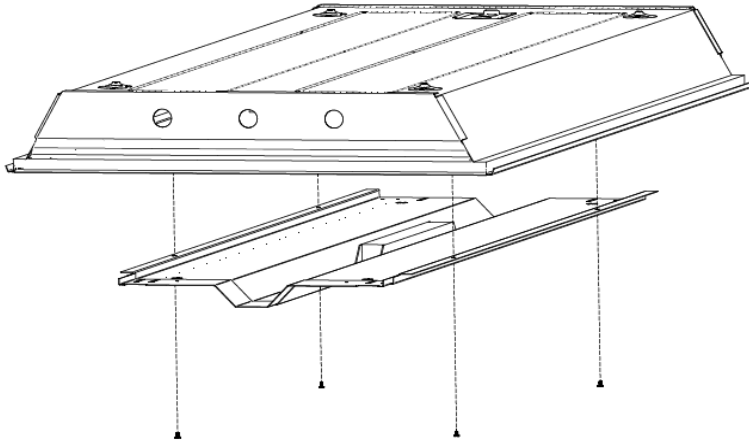

PROJECT NAME:
NOTES:
PART NUMBER:
DATE:

LED RETRO TROFFER ECO 2X4

PRODUCT DESCRIPTION:

The LED Retro Troffer Eco Kit is the easiest way to convert an existing fluorescent troffer to an energy efficient LED troffer. TechBrite's LED Retro Troffer Eco is easy to install. It houses both the boards and the driver, eliminating an additional step of installing the driver. Simply remove the contents of the existing fluorescent troffer and install the LED Retro Troffer Eco Kit with four tek screws. The LED Retro Troffer Eco Kit combines quality LED chips and drivers to achieve well over 115 LPW. The standard dimmable driver allows optimal end user control.