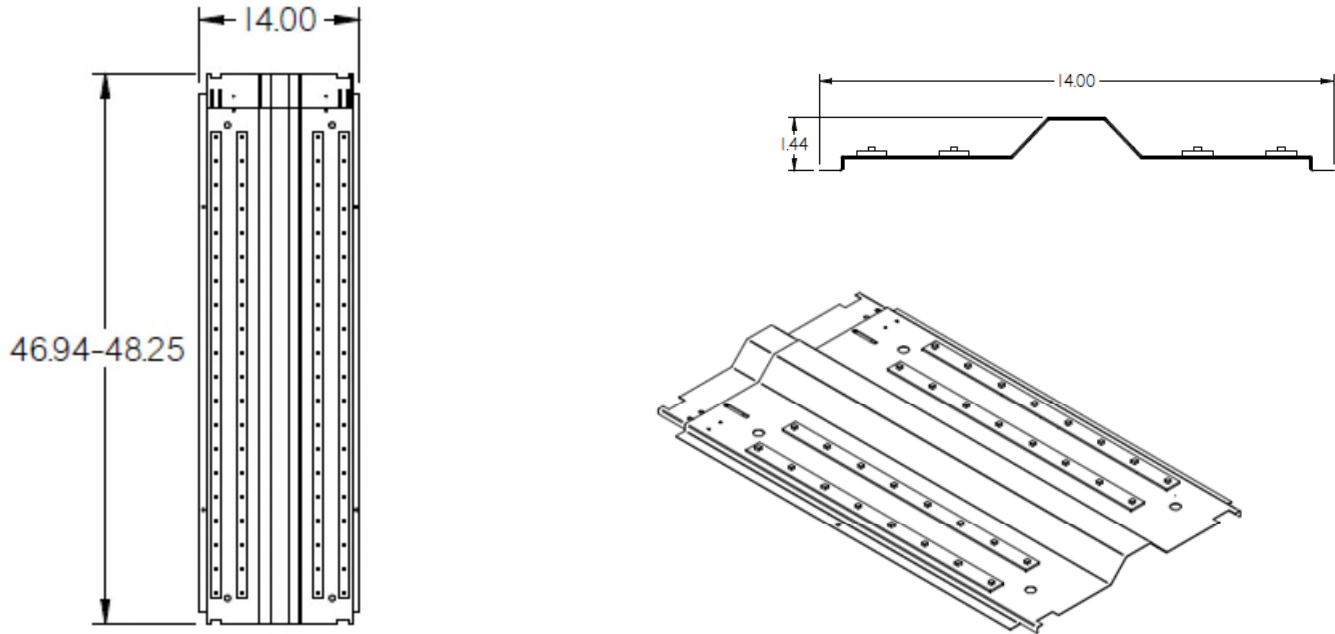

- * Actual performance data for RT424SS1B30AC000
- * UL Verification Services Inc Test # 11748594.09

DIMENSIONS:

FREQUENTLY ORDERED PART NUMBERS:

Part Number	Lumens	Watts	LPW	Color	Description	Dimensions	Weight
RT424SS1B30AC000	3640	31	119	3000K	2x4 LED Retro Troffer Eco	46.94* x 14.00 x 1.44 (inches)	7.09 (lbs)
RT424SS1B35AC000	3670	31	119	3500K	2x4 LED Retro Troffer Eco	46.94* x 14.00 x 1.44 (inches)	7.09 (lbs)
RT424SS1B40AC000	3810	31	122	4000K	2x4 LED Retro Troffer Eco	46.94* x 14.00 x 1.44 (inches)	7.09 (lbs)
RT424SS1B50AC000	3900	31	129	5000K	2x4 LED Retro Troffer Eco	46.94* x 14.00 x 1.44 (inches)	7.09 (lbs)
RT424SS1B30BC000	4070	35	117	3000K	2x4 LED Retro Troffer Eco	46.94* x 14.00 x 1.44 (inches)	7.09 (lbs)
RT424SS1B35BC000	4100	35	117	3500K	2x4 LED Retro Troffer Eco	46.94* x 14.00 x 1.44 (inches)	7.09 (lbs)
RT424SS1B40BC000	4240	35	119	4000K	2x4 LED Retro Troffer Eco	46.94* x 14.00 x 1.44 (inches)	7.09 (lbs)
RT424SS1B50BC000	4370	35	125	5000K	2x4 LED Retro Troffer Eco	46.94* x 14.00 x 1.44 (inches)	7.09 (lbs)
RT424SS1B30CC000	4820	42	116	3000K	2x4 LED Retro Troffer Eco	46.94* x 14.00 x 1.44 (inches)	7.09 (lbs)
RT424SS1B35CC000	4860	42	115	3500K	2x4 LED Retro Troffer Eco	46.94* x 14.00 x 1.44 (inches)	7.09 (lbs)
RT424SS1B40CC000	4980	42	117	4000K	2x4 LED Retro Troffer Eco	46.94* x 14.00 x 1.44 (inches)	7.09 (lbs)
RT424SS1B50CC000	5180	42	123	5000K	2x4 LED Retro Troffer Eco	46.94* x 14.00 x 1.44 (inches)	7.09 (lbs)
RT424SS1B30D0000	5670	50	114	3000K	2x4 LED Retro Troffer Eco	46.94* x 14.00 x 1.44 (inches)	7.09 (lbs)
RT424SS1B35DC000	5710	50	114	3500K	2x4 LED Retro Troffer Eco	46.94* x 14.00 x 1.44 (inches)	7.09 (lbs)
RT424SS1B40DC000	5880	50	115	4000K	2x4 LED Retro Troffer Eco	46.94* x 14.00 x 1.44 (inches)	7.09 (lbs)
RT424SS1B50DC000	6090	50	124	5000K	2x4 LED Retro Troffer Eco	46.94* x 14.00 x 1.44 (inches)	7.09 (lbs)