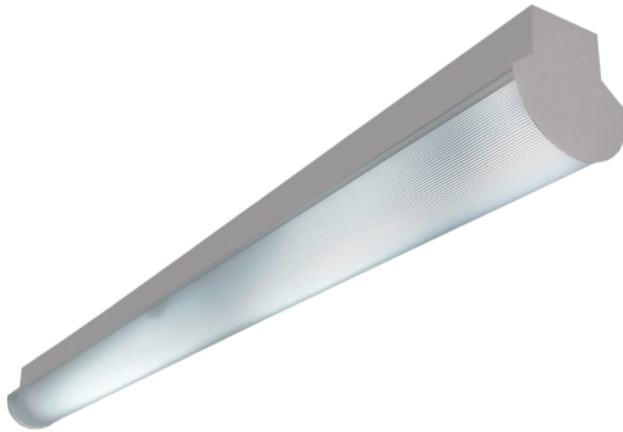

# LED NARROW LENS STRIP

## PRODUCT DESCRIPTION:

The LED Narrow Lens Strip is the perfect solution for nearly every retail and commercial space. TechBrite's Narrow Lens Strip can be surface or pendant mounted. The fixture is built with quality steel and a post-paint finish, allowing for polished edges and optimum light optics. The diffuser provides excellent light distribution and also masks the unsightly pixilation created by the LED diodes. The driver and LED chip combination generates more than 100 LPW. The driver is dimmable, allowing for optimal end user control. The LED Narrow Lens Strip fixture is an efficient and affordable alternative to fluorescent.

## FEATURES:

- Architectural linear lighting fixture
- Surface or pendant mounting
- Lightweight for easy installation
- Individual or continuous row mounting—joiner available
- 0-10v Dimming standard
- Limited warranty: 5 years on luminaire