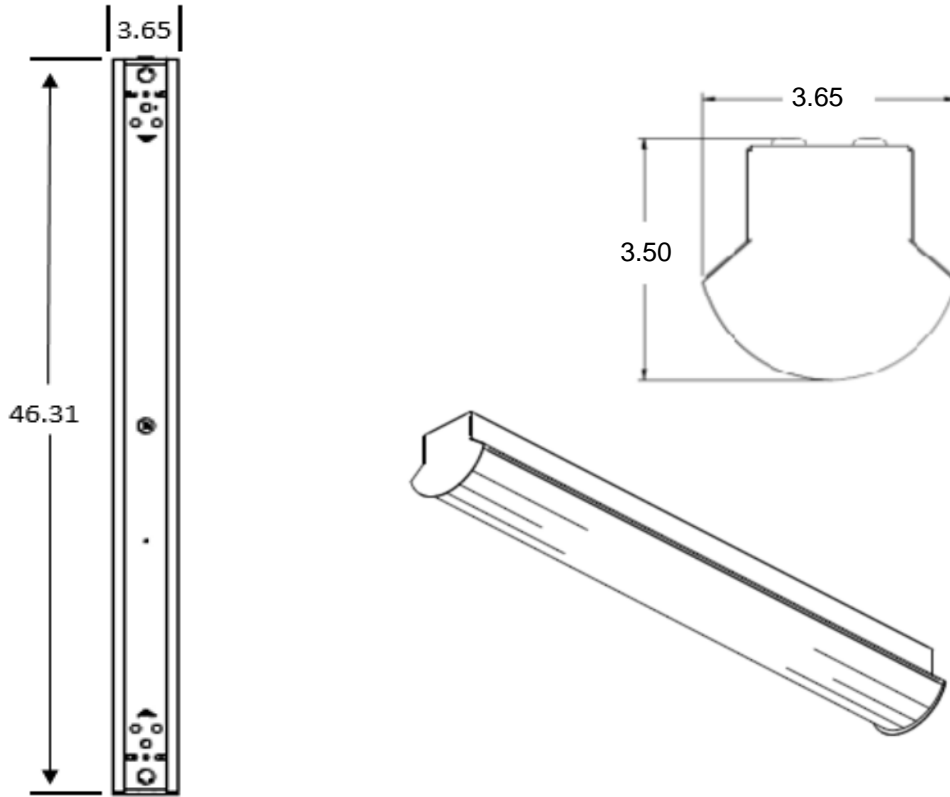

- \* Actual performance data for N432SS1BC30A0000
- \* UL Verification Services Inc Test # 1175737

**DIMENSIONS:**

**FREQUENTLY ORDERED PART NUMBERS:**

Part Number	Lumens	Watts	LPW	Color	Description	Dimensions	Weight
N432SS1BC3A0000	3010	28	111	3500K	LED Narrow Strip Lens	46.31 x 3.65 x 3.50 (inches)	5.62 (lbs)
N432SS1BC4A0000	3070	28	108	4000K	LED Narrow Strip Lens	46.31 x 3.65 x 3.50 (inches)	5.62 (lbs)
N432SS1BC5A0000	3090	28	109	5000K	LED Narrow Strip Lens	46.31 x 3.65 x 3.50 (inches)	5.62 (lbs)
N432SS1BC3B0000	3390	33	102	3500K	LED Narrow Strip Lens	46.31 x 3.65 x 3.50 (inches)	5.62 (lbs)
N432SS1BC4B0000	3460	33	103	4000K	LED Narrow Strip Lens	46.31 x 3.65 x 3.50 (inches)	5.62 (lbs)
N432SS1BC5B0000	3660	33	109	5000K	LED Narrow Strip Lens	46.31 x 3.65 x 3.50 (inches)	5.62 (lbs)
N432SS1BC3C0000	4240	42	102	3500K	LED Narrow Strip Lens	46.31 x 3.65 x 3.50 (inches)	5.62 (lbs)
N432SS1BC4C0000	4320	42	103	4000K	LED Narrow Strip Lens	46.31 x 3.65 x 3.50 (inches)	5.62 (lbs)
N432SS1BC5C0000	4570	42	109	5000K	LED Narrow Strip Lens	46.31 x 3.65 x 3.50 (inches)	5.62 (lbs)
N432SS1BC3D0000	5240	52	102	3500K	LED Narrow Strip Lens	46.31 x 3.65 x 3.50 (inches)	5.62 (lbs)
N432SS1BC4D0000	5350	52	103	4000K	LED Narrow Strip Lens	46.31 x 3.65 x 3.50 (inches)	5.62 (lbs)
N432SS1BC5D0000	5660	52	109	5000K	LED Narrow Strip Lens	46.31 x 3.65 x 3.50 (inches)	5.62 (lbs)