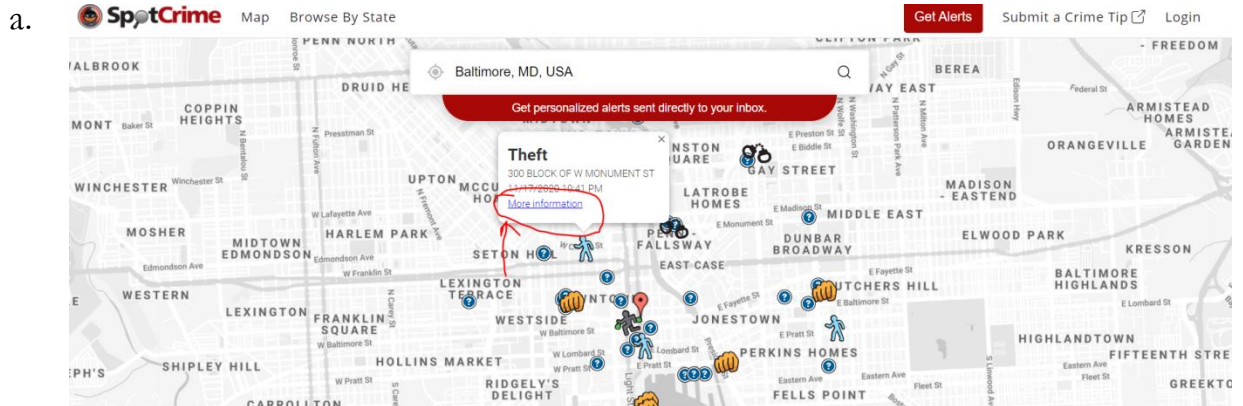

## Verifying Crime Reports on SpotCrime

*This guide explains how to use Baltimore City's OpenData website to verify crimes listed on the crime-mapping website 'SpotCrime'.*

1. Go to [spotcrime.com](https://spotcrime.com).
2. Type an address, neighborhood, or city into the search bar that says 'Search for a place or address'.

3. Click on an incident you wish to view
4. Select 'More information' in the pop-up window for the incident you selected

5. Find the incident 'Call Number' in the 'Description' section of the incident report.
6. Click on the 'View Source' link at the bottom of the report, just above the 'View on Google Maps'

### Theft at 300 BLOCK OF W MONUMENT ST on 11/17/2020 10:41 PM

**Type:** Theft  
**Date:** 11/17/2020 10:41 PM  
**Description:** LARCENY F/AUTO. Call Number: P203224897. District: CD. This report is from the Baltimore City Police calls for service. Information may be subject to change.  
**Address:** 300 BLOCK OF W MONUMENT ST, Baltimore, MD  
[View Source](#)

← Ads by Google

Stop seeing this ad

Why this ad? ↗

[View on Google Maps](#)

[Street View](#)

Google Streetview Disclaimer: This is a Google Maps Street View of the approximate area where the crime occurred. It is not necessarily the exact address view of the crime.