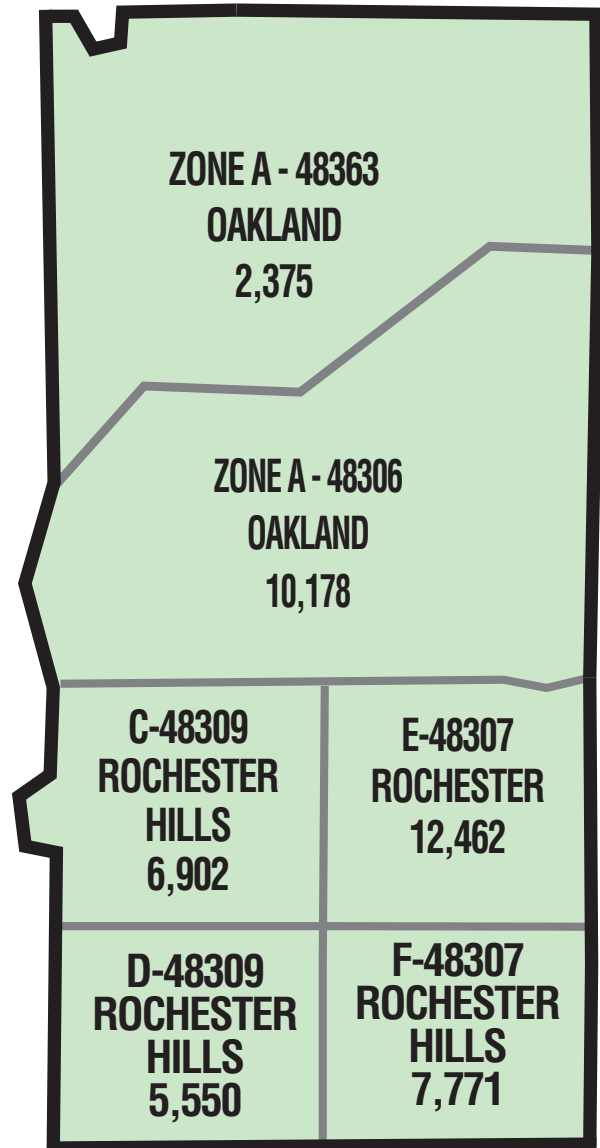

DELIVERS FREE VIA DIRECT MAIL TO OVER 45,000 HOMES & BUSINESSES
IN ROCHESTER, ROCHESTER HILLS & OAKLAND TOWNSHIP

INSERTS / FLYERS

Preprinted flyers may be inserted in a minimum of one zone.
Price is dependent upon weight of insert.
Maximum dimension cannot exceed 14"

Standard flyer insertion pricing:
8.5" x 11", 20 lb. bond paper delivered for 4.5¢/address or \$45/1,000 flyers.

A	-	2,375*	\$131.87
B	-	10,178	\$458.01
C	-	6,902	\$310.59
D	-	5,550	\$249.75
E	-	12,462	\$560.79
F	-	7,771	\$349.69