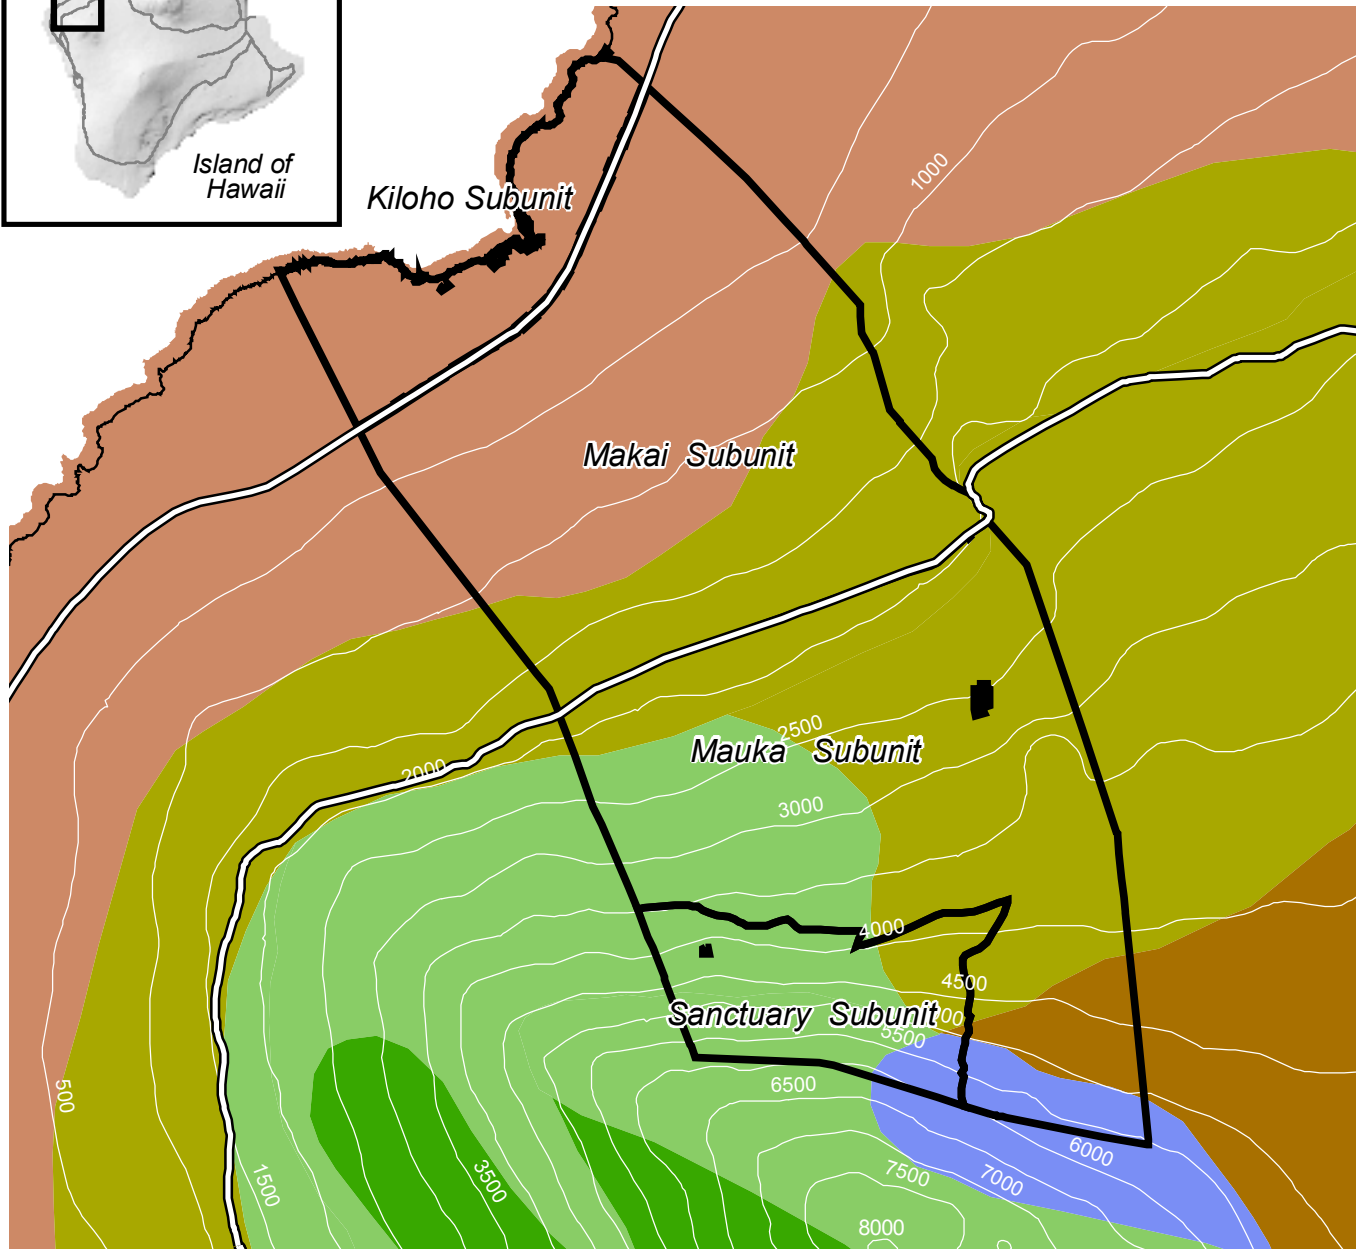

MAP 9. Puu Waawaa Dry Forest : Life Zone

Legend

- Subtropical Basal Thorn Woodland
- Subtropical Basal Dry Forest
- Subtropical Lower Montane Moist Forest
- Subtropical Lower Montane Wet Forest
- Subtropical Lower Montane Thorn Steppe
- Subtropical Montane Steppe

- HETF Boundary
- Major Road
- 500-Foot Contour

State of Hawaii
 Department of Land and Natural Resources
 Division of Forestry and Wildlife
 Map No. FW - 0677 (08/2006)
 Contact: Ronald Cannarella
 Telephone: (808) 383-3077
 Email: Ronald.J.Cannarella@hawaii.gov

Data Source : Tropical Science Center Costa Rica; State of Hawaii GIS.