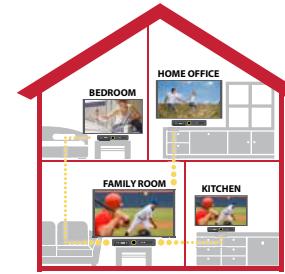

Whole-Home DVR

With Whole-Home DVR, you can watch recorded shows on any connected TV in your home and schedule and delete recordings from any room. You can also record a series to ensure you never miss an episode and pause and rewind live TV.