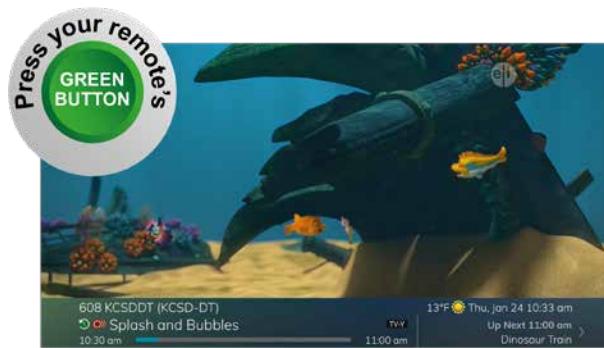

PREMIUM MOVIE SUITES

Bundling discount with multiple suites

200	HBO	206	HBO Family
202	HBO2	208	HBO Signature
204	HBO Comedy		

214	Cinemax	218	More Max
216	Action Max	220	Thriller Max

STARZ STARZENCORE

226	Starz	242	Starz Encore Classic
228	Starz Edge	244	Starz Encore Suspense
230	Starz Cinema	246	Starz Encore Black
232	Starz Kids & Family	248	Starz Encore Family
238	Starz Encore	250	Starz Encore Westerns
240	Starz Encore Action		

255	Showtime Showcase	261	Flix
256	Showtime	262	Showtime Family Zone
257	Showtime Next	264	The Movie Channel
258	Showtime 2	265	The Movie Channel Xtra
259	Showtime Extreme		
260	Showtime Beyond		

Additional Offerings

199	NFL Redzone	352	Adult PPV
301	PPV EVENTS		

Call us at 605-796-4411 or visit Santel.coop if you have questions about Santel Digital TV.

We also encourage you to check out our internet and phone solutions, which keep you connected to the world.

308 S. Dumont Ave. / PO Box 67, Woonsocket, SD 57385
www.santel.coop • 605-796-4411

Video on Demand

Simply press the On Demand button on your remote to gain access to hundreds of popular movies, children's shows, music performances, and local events. Much of this programming is free for you to enjoy.