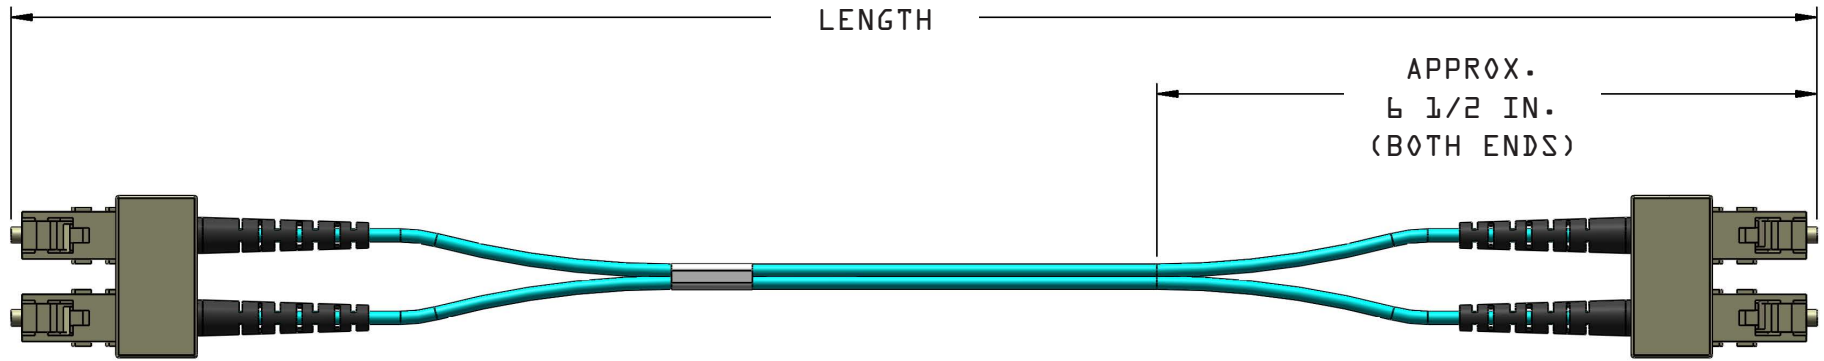

COMPULINK PERFORMANCE PLUS FIBER ASSEMBLY
 2 FIBER 2MM ZIPCORD
 DUPLEX SC TO DUPLEX SC, OM3 OR OM4, RISER OR PLENUM

SPECIFICATIONS

Connector	Multimode 850nm		
	Insertion Loss		Return Loss
	Typical	Maximum	Minimum
SC	0.30 dB	0.50 dB	20 dB

TOLERANCE

Cable Overall Length	*Overall Length Tolerance
0 - 5.99 inches	+ 0.125 inches / - 0.125 inches
6 - 11.99 inches	+ 0.25 inches / - 0.25 inches
1 - 2.99 feet	+ 2.0 inches / - 1 inches
3 - 14.99 feet	+ 6 inches / - 3 inches
15 - 24.99 feet	+ 12 inches / - 3 inches
25 - 99.99 feet	+ 1 feet / - 9 inches
100 - 199.99 feet	+ 1 feet / - 2 feet
200 - 299.99 feet	+ 2 feet / - 3 feet
300 - UP feet	+ 3 feet / - 5 feet

*Order length to be Overall Length measured from end face of Connectors.

2 fiber zipcord standard is 2mm, offered in ONFR - Riser Rated or ONFP - Plenum Rated.