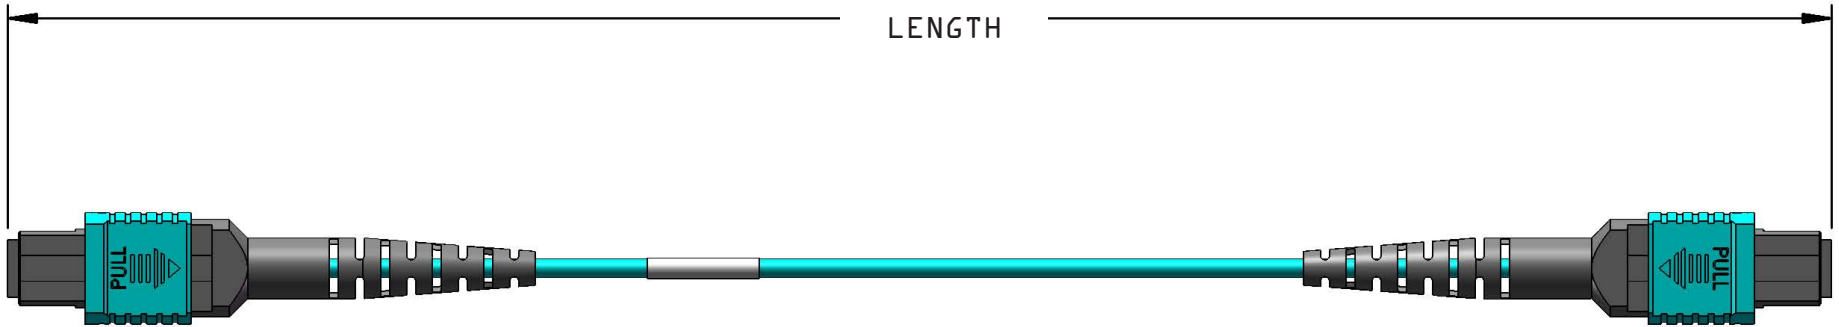

COMPULINK PERFORMANCE PLUS FIBER ASSEMBLY  
 12 FIBER, 250µm DATA CENTER STYLE CABLE, PLENUM RATED  
 MPO TO MPO, OM3 OR OM4

### SPECIFICATIONS

Connector	Multimode 850nm		Low Loss Multimode 850nm		
	Insertion Loss		Insertion Loss		Return Loss
	Typical	Maximum	Typical	Maximum	Minimum
MPO	0.20 dB	0.60 dB	0.15 dB	0.35 dB	20 dB

\*Order length to be Overall Length measured from end face of Connectors.

12 strand 250µm Loose Tube Distribution Cable, OM3 & OM4 are Bend Optimized 50µm Multimode Fiber.

12 strand standard will be ONFP - Plenum Rated.