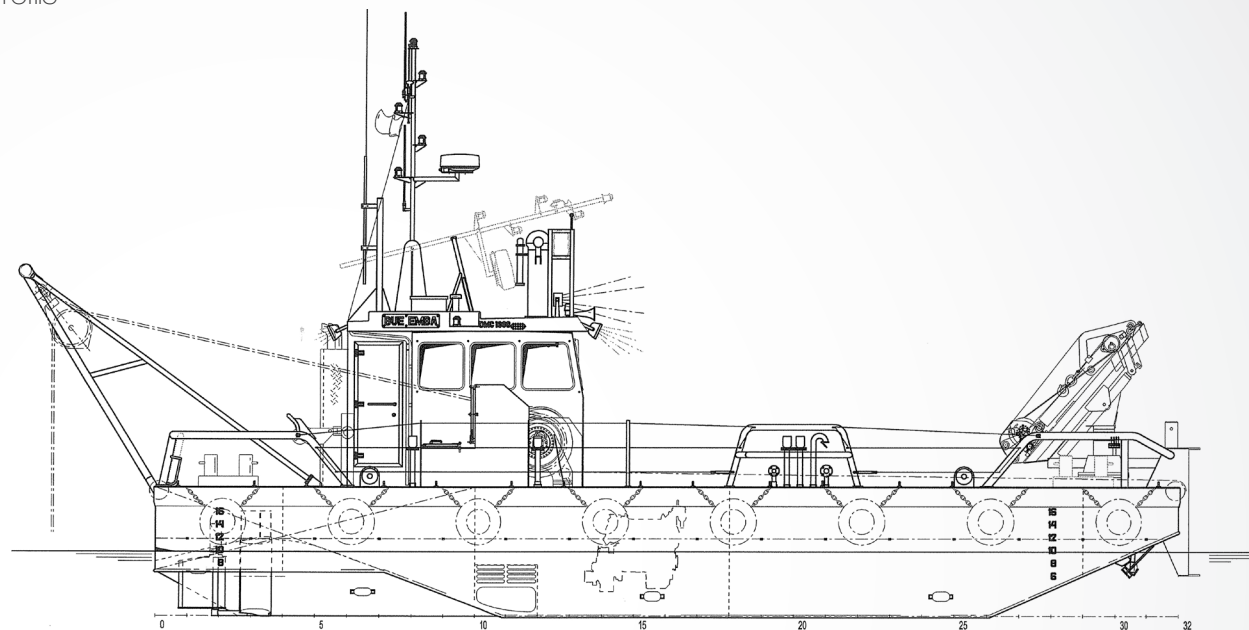

Vessel Specifications - Ishim / Emba / Irtysk

Communication equipment

MF transceiver	JRC, JSB-190
VHF (c/w DSC) radiotelephone	1 x Sailor RT4800
VHF radiotelephone	1 x Sailor RT4800
Satcom	Fleet 33

Navigation equipment

Radar #1	JRC JMA-5104-2
Radar #2	Not applicable
Autopilot	Anschutz NP-60
Echo sounder	Alphadepth LM
Navtex	JRC, NCR-330
Gyro compass	Raytheon Standard 22
GPS	1 x JRC J-Nav 500
UAIS	Transas M2

Fixed fire fighting appliances

FM-200 smothering system	Yes

Life-saving appliances

Life rafts	1 x 6 persons
Life jackets	6
Immersion suits	3
Pyrotechnics	12 x parachute rockets
SOLAS	Not applicable

Accommodation

Total POB	3 - No accommodation
Cabins	Nil

Topaz Marine Kazakhstan
First Floor, 36A, Vystavochniy Business Center
14 Micro Region, 130000 Aktau, Kazakhstan
Tel +007 7292 42 82 72 Fax +007 7292 42 82 77
Email aktauoffice@buekazakhstan.com

www.topazworld.com

All the details are believed to be correct but not guaranteed and owners reserve the right to amend them.

Profile