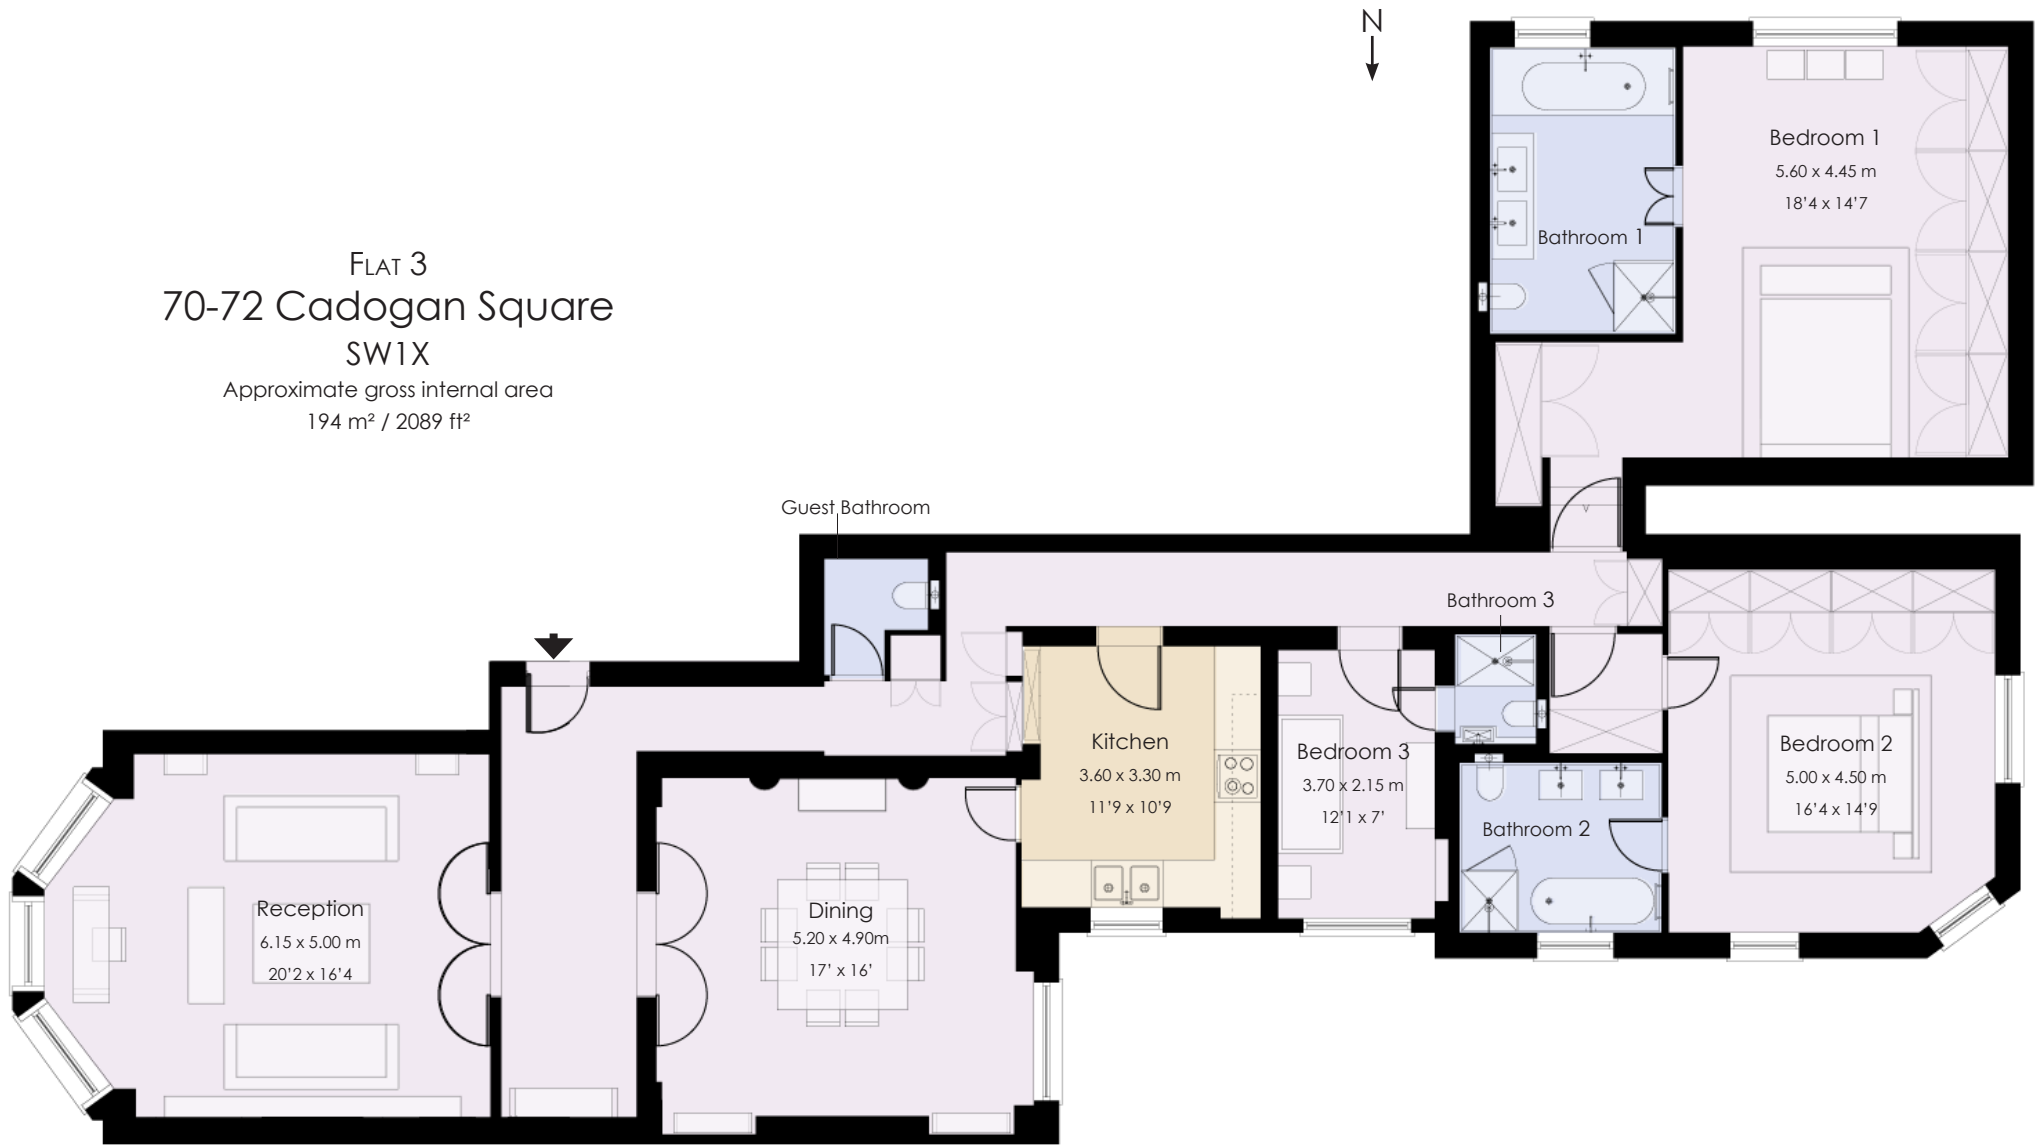

FLAT 3
70-72 Cadogan Square
SW1X

Approximate gross internal area
194 m² / 2089 ft²

Ground Floor

Illustration For Identification Purposes Only.
Not To Scale