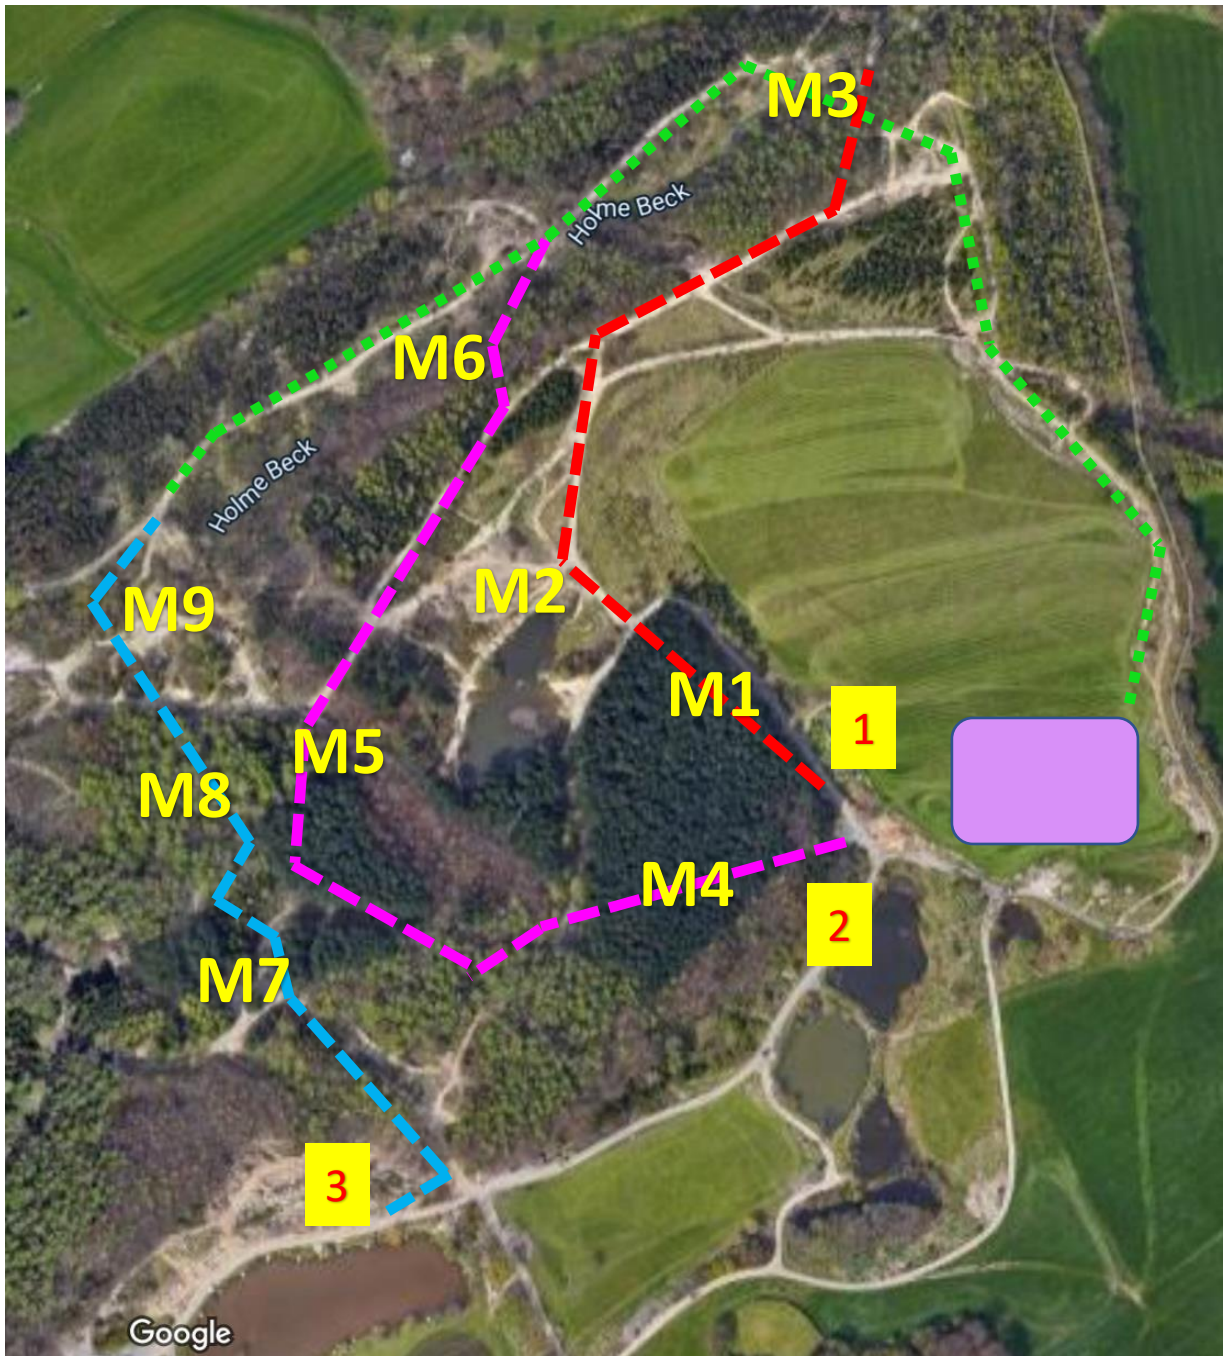

TongDuro Site Access, Camping & Entertainment Site Plan 2020

Entertainment hub

General Camping

Camping Welfare/WC's

Family Camping Area

General Parking (Spectators)

Access/egress to site, camping & parking from Tong Lane.

Tongduro Site Plan – Race Day Guidance

-  Race Day HUB including Sign on/registration, pre-race briefing, first Aid point, refreshments, entertainment & sponsors etc...
-  Toilets
-  Race Trails 1 - 3 Start points
-  Cycle/pedestrian route from main parking/camping area to & from race day hub.

Camping
Area

Race Marshalls Site Plan

Race Day HUB including Sign on/registration, pre-race briefing, first Aid point.

Trails 1, 2 & 3 starting points.

Marshall Position on trail

Race Trails Route – Approximate for reference purposes only 1 - 3 Start points.

Riders route back to base (green).