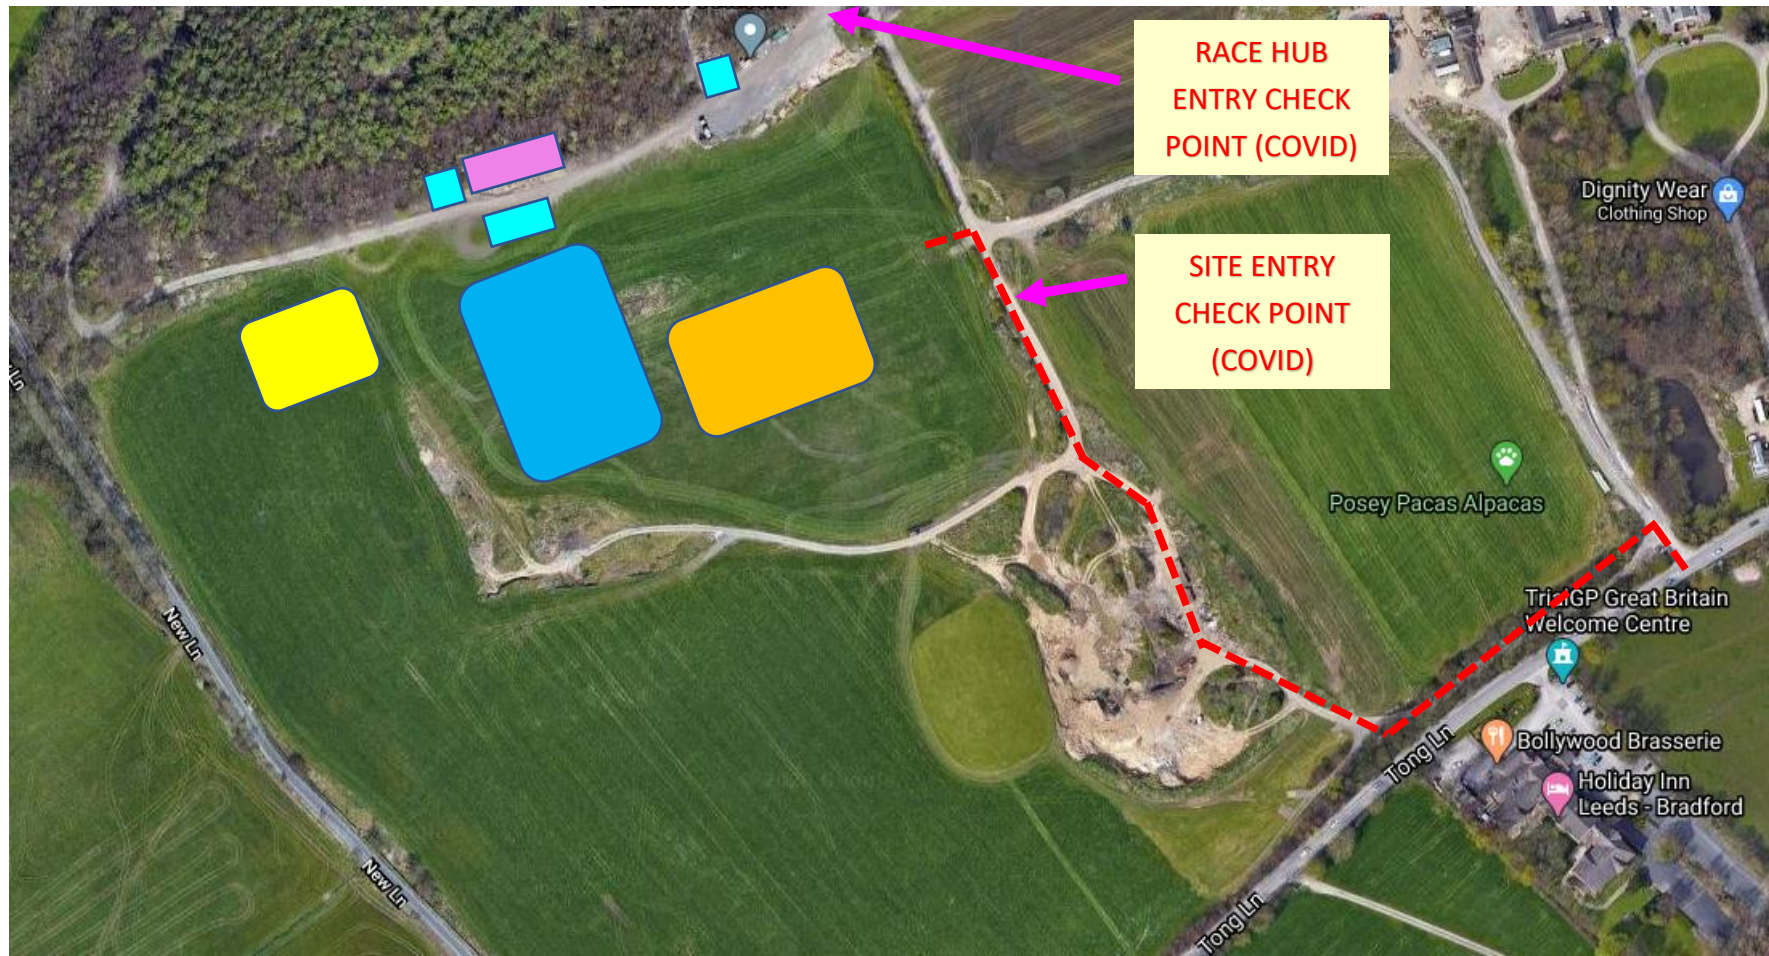

TongDuro Site Access, Camping & Entertainment Site Plan 2020

Entertainment hub

General Camping

Camping Welfare/WC's

Family Camping Area

General Parking (Spectators)

Access/egress to site, camping & parking from Tong Lane.

Tongduro Site Plan – Race Day Guidance

-  Race Day HUB including Sign on/registration, pre-race briefing, first Aid point, refreshments, entertainment & sponsors etc...
-  Toilets
-  Race Trails 1 - 3 Start points
-  Cycle/pedestrian route from main parking/camping area to & from race day hub.

Camping
Area

Race Marshalls Site Plan

Race Day HUB including Sign on/registration, pre-race briefing, first Aid point.

Trails 1, 2 & 3 starting points.

Marshall Position on trail

Race Trails Route – Approximate for reference purposes only 1 - 3 Start points.

Riders route back to base (green).