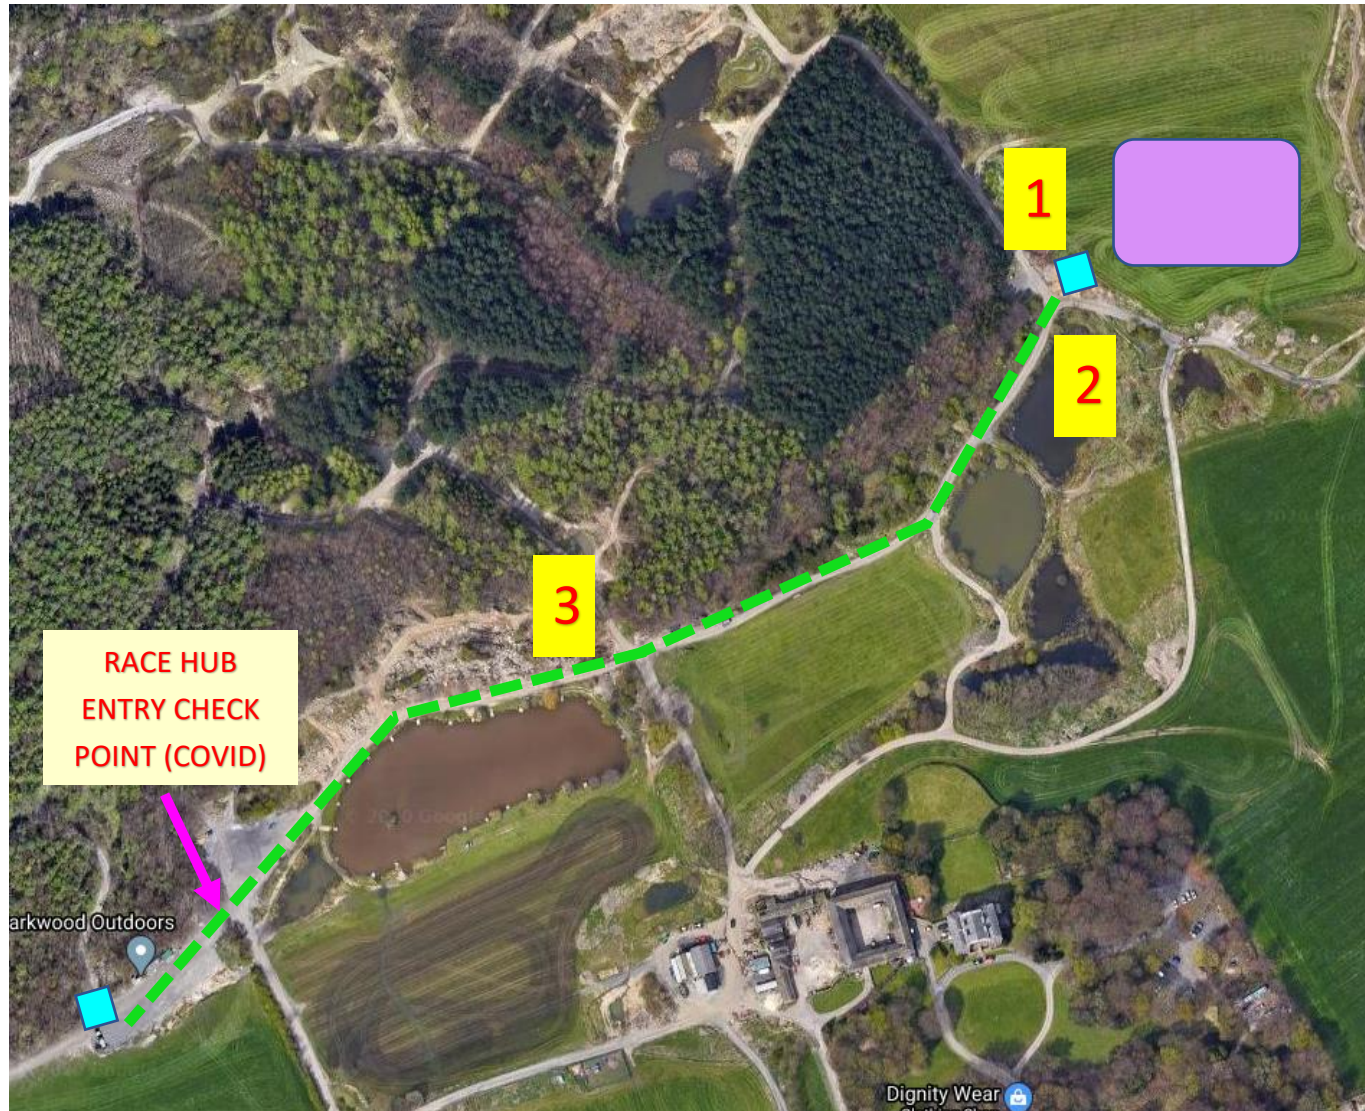

TongDuro Site Access, Camping & Entertainment Site Plan 2020

Entertainment hub

General Camping

Camping Welfare/WC's

Family Camping Area

General Parking (Spectators)

Access/egress to site, camping & parking from Tong Lane.

Tongduro Site Plan – Race Day Guidance

-  Race Day HUB including Sign on/registration, pre-race briefing, first Aid point, refreshments, entertainment & sponsors etc...
-  Toilets
-  Race Trails 1 - 3 Start points
-  Cycle/pedestrian route from main parking/camping area to & from race day hub.

Camping
Area

Race Marshalls Site Plan

Race Day HUB including Sign on/registration, pre-race briefing, first Aid point.

Trails 1, 2 & 3 starting points.

Marshall Position on trail

Race Trails Route – Approximate for reference purposes only 1 - 3 Start points.

Riders route back to base (green).