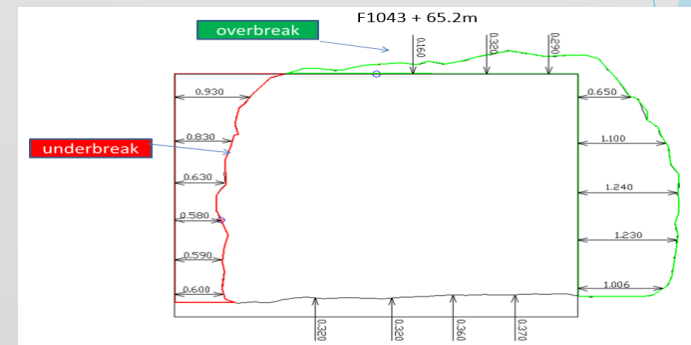

# SPECIALIZED SURVEY SOLUTIONS (Pty) Ltd

Scanning Photo (winder)

Scanning photo (winder)

Development scanning showing barrels

Cross sections from development

## Specialized Survey Solutions, specialising in:

- Underground check surveys
- Gyroscopic Surveys
- 3D Laser Scanning (Monitoring of Slipping/Excavations)
- GPS Surveys
- Ground Penetrating Radar & Cable Locating