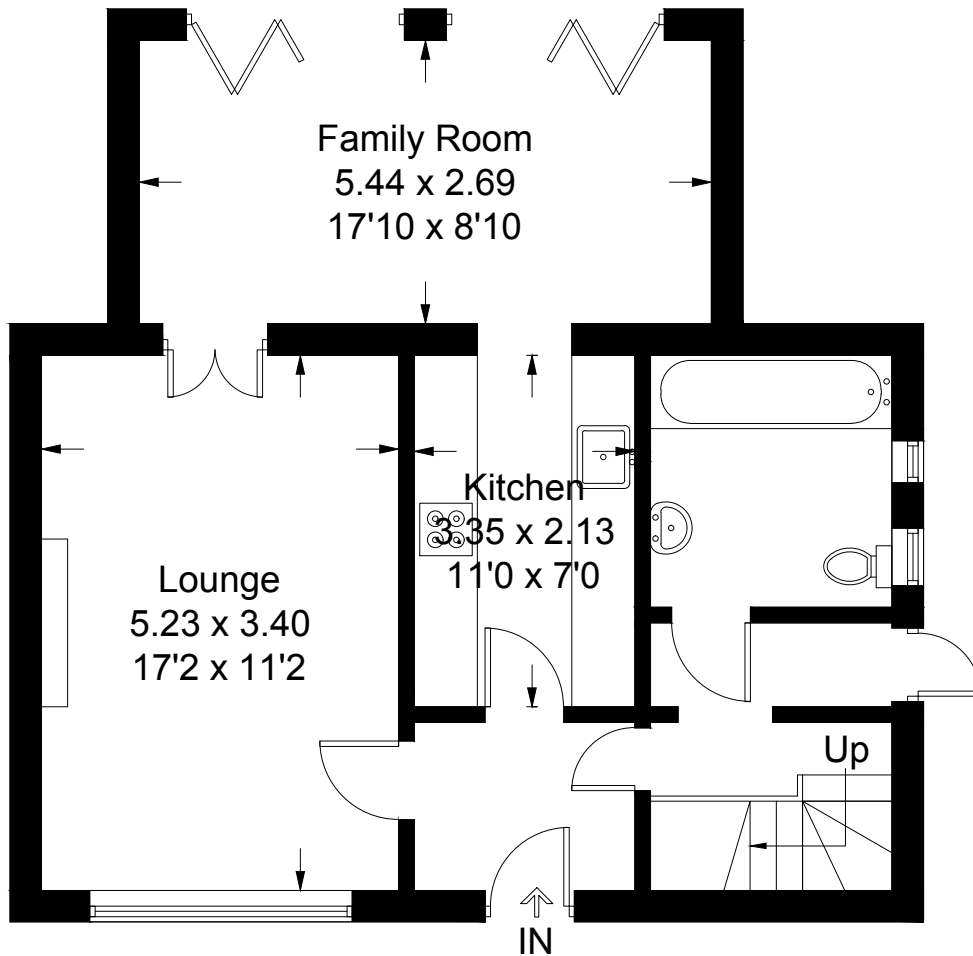

7 Isaac Walk, Worcester

Approximate Gross Internal Area = 99.8 sq m / 1074 sq ft

Ground Floor

First Floor

Illustration for identification purposes only, measurements are approximate, not to scale. floorplansUsketch.com © (ID448792)