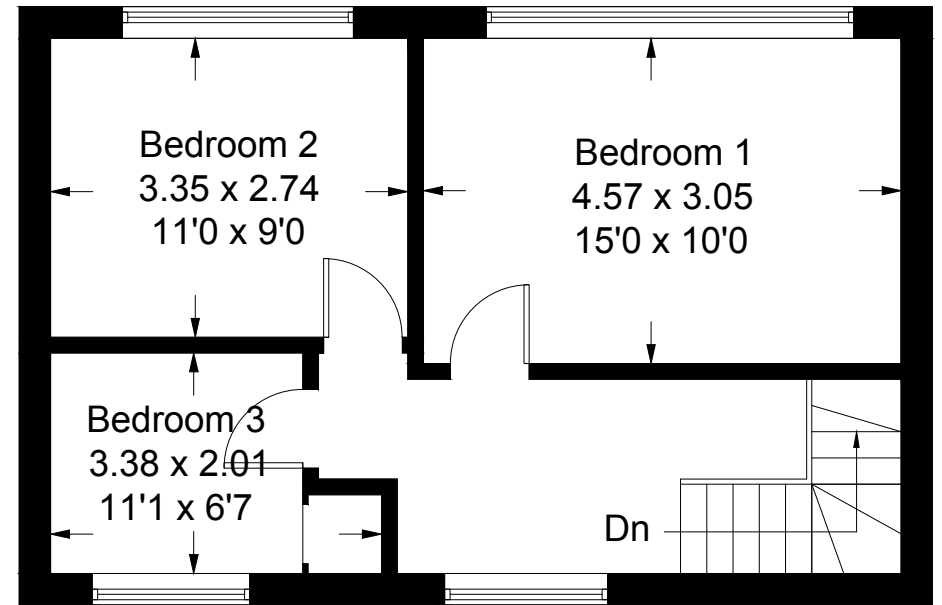

7 Isaac Walk, Worcester

Approximate Gross Internal Area = 99.8 sq m / 1074 sq ft

Ground Floor

First Floor

Illustration for identification purposes only, measurements are approximate, not to scale. floorplansUsketch.com © (ID448792)