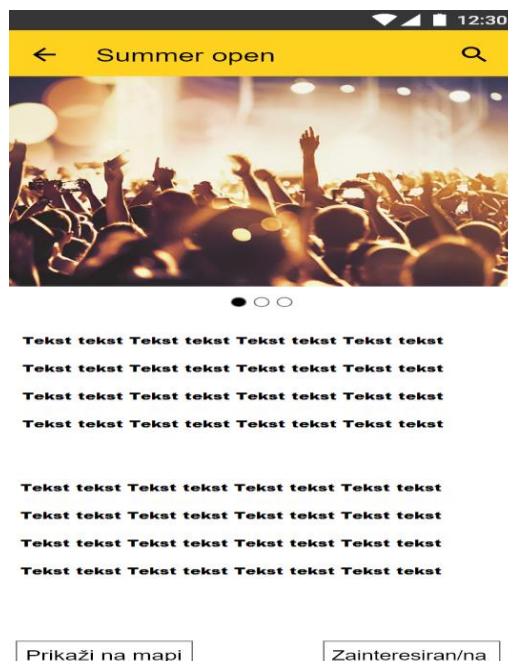

Napomena: U evente se uključuju i online događaji: webinar, edukacije, kursevi itd.