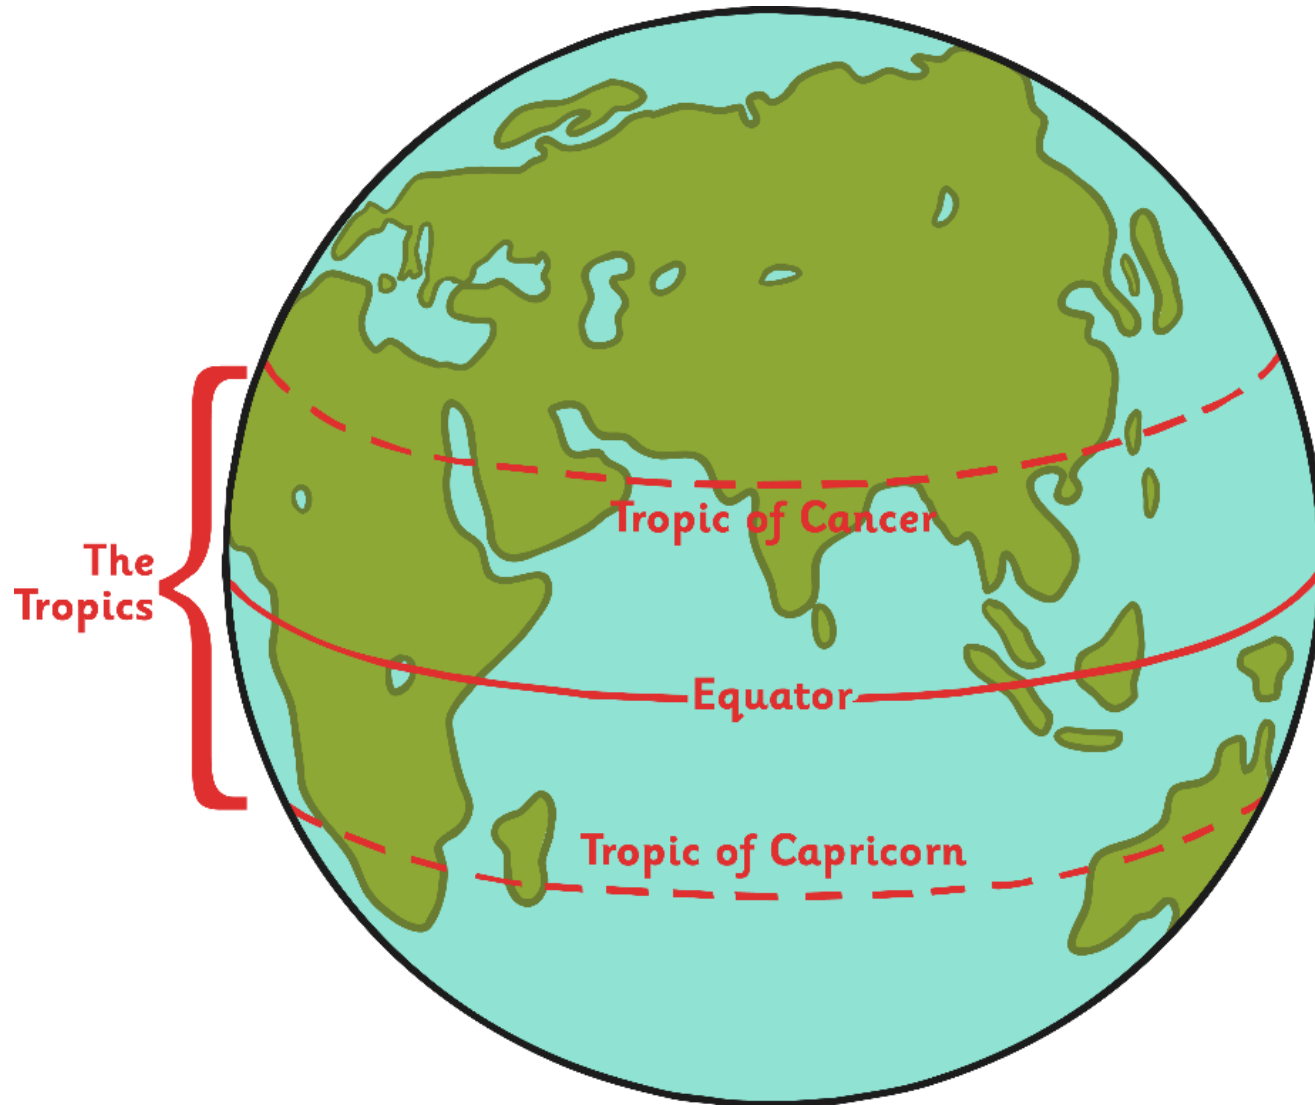

The Tropics

Tropic of Cancer

- The tropic of Cancer is an imaginary line in the northern hemisphere.
- It is also called the northern tropic.
- It is the furthest north you can ever go and still have the sun directly overhead.
- This happens once a year in June. This day is called the solstice.

Did You Know?

In Latin, the language the Romans spoke, 'cancer' means crab!

Tropic of Capricorn

- The tropic of Capricorn is an imaginary line in the southern hemisphere.
- It is the opposite of the tropic of Cancer.
- Similar to the tropic of Cancer, it is the furthest south you can go and still have the sun directly overhead.
- This happens once a year in December. This day is also called the solstice.

The UK climate is very different to a tropical climate!

Activity 3

Now that you have learnt about the position of latitude, longitude, Equator, Northern Hemisphere, Southern Hemisphere, the Tropics of Cancer and Capricorn, Arctic and Antarctic Circle, label them on the world map.

Challenge Question

The tropic of Cancer passes through 16 countries.

The tropic of Capricorn passes through 10 countries.

Can you name any of them?