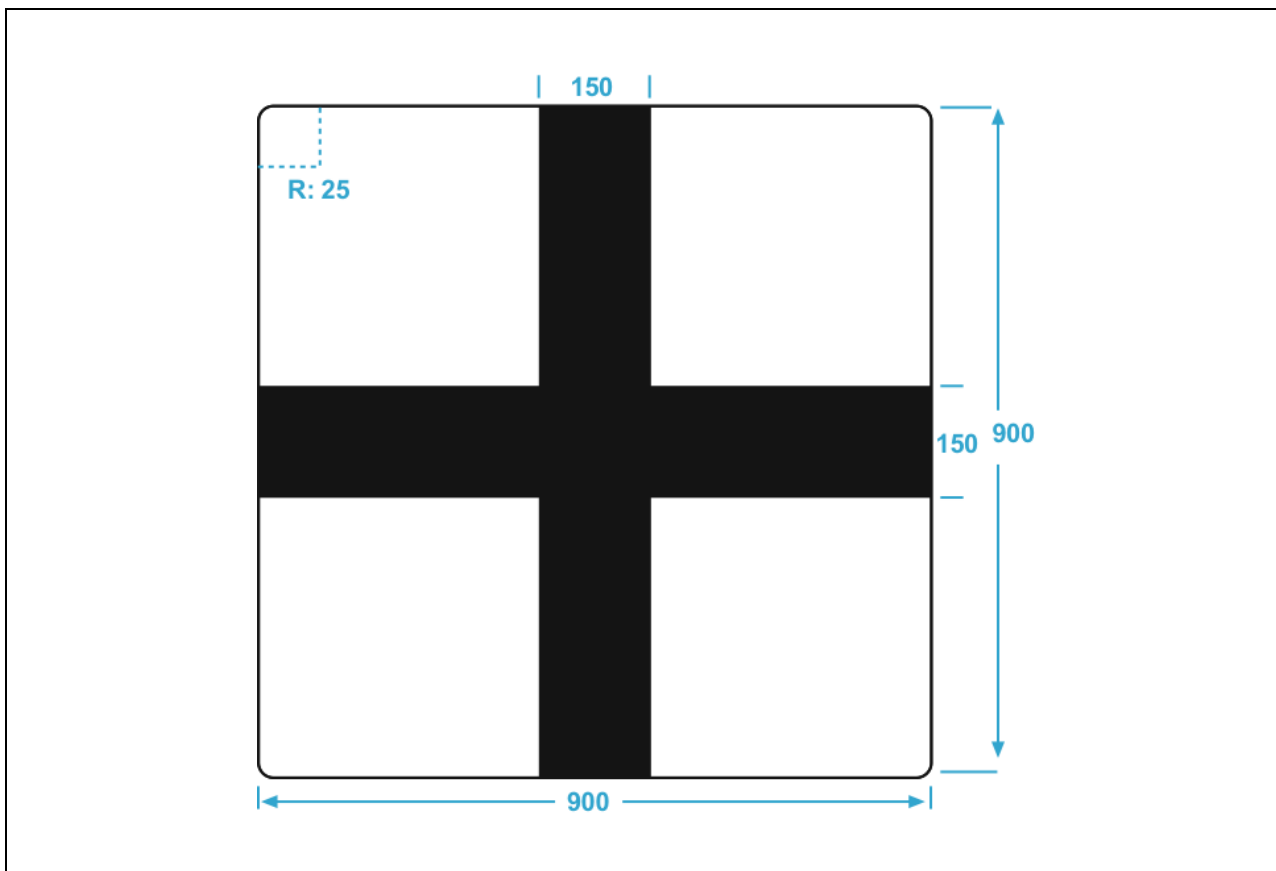

# Sign AH01 – Level Crossing Warning Sign

**Issue** One  
**Date** June 2015

<b>Typeface</b>		Not applicable.
<b>Colour</b>		Black cross on a White background.
<b>Luminance</b>		Class RA2 retro-reflectivity.
<b>Readability performance</b>	<b>Readable distance</b>	
	<b>Visible distance</b>	
<b>Associated sign(s)</b>		AH02m, AH03m.
<b>Supplementary information</b>		This document should be read in conjunction with GI/RT7033 Lineside Signs.