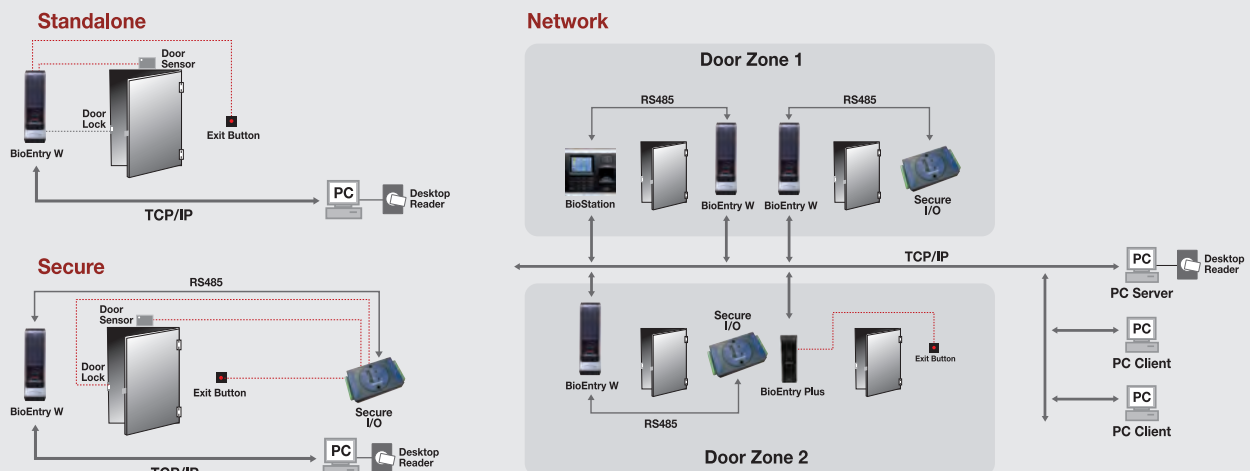

System Configurations

neaMetrics (Pty) Ltd

Block C, 1st floor, Hurlingham Office Park, Woodlands Avenue, Hurlingham Manor, 2196

Tel: 0860 Suprema (0860 787 7362) International Tel: +27 11 781 9964

enquiry@suprema.co.za | www.suprema.co.za

The Approved Suprema Distributor - Africa