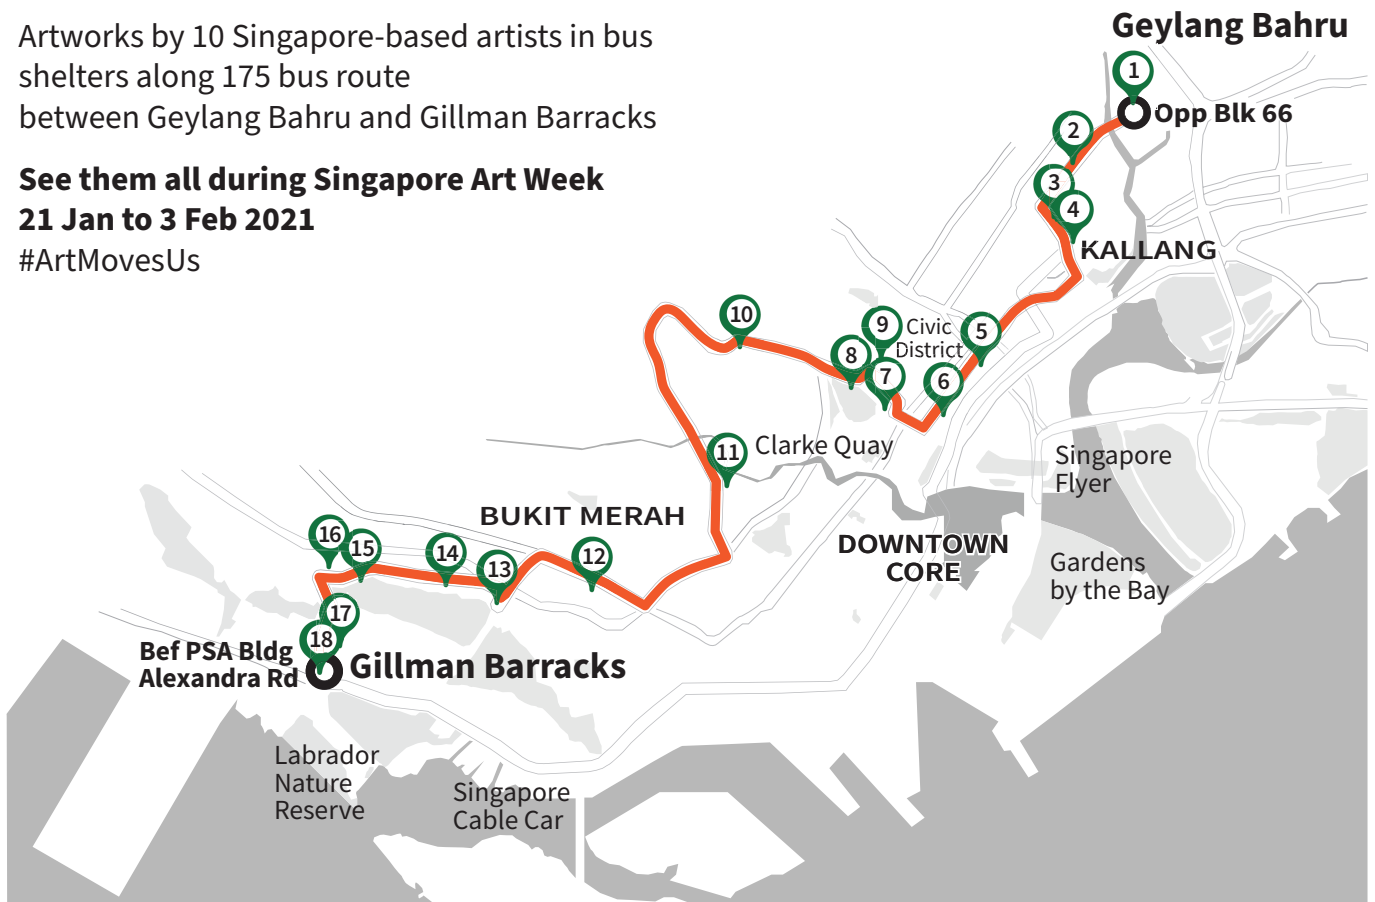

**BUS.
STOP.
ART.**

**Bringing art to where
Singaporeans
live, work, and commute**

SELF-GUIDED TOUR DIRECTIONS:

From Geylang Bahru MRT station (Downtown Line), take Exit B. Walk 200m down Kallang Bahru to **Opp Blk 66** bus stop. Look at art - Board any bus and alight at the next stop, **Blk 16** - Take the bus for 2 stops to **Aft Kallang Bahru** - Take the bus for 2 stops to **Bef Crawford Bridge** - Take the bus for 4 stops to **Bugis Cube** - Walk 2 mins to **Opp National Library** - Take the bus for 2 stops to **SMU** - Walk 3 mins to **YMCA** - Draw - Walk 3 mins along Prinsep Street to **Bencoolen Stn Exit B** by Rendezvous Hotel - Return to **YMCA** and take the bus 4 stops to **Natl Youth Council** - Take the bus for 4 stops to **The Trillium** opp Great World City - Take the bus for 4 stops to **Blk 111 Jln Bukit Merah** - Take the bus for 4 stops to **Opp Blk 1** on Henderson Road - Walk or take the bus 1 stop to **Blk 105 CP Depot Road** - Walk or take the bus 3 stops to **ISS Intl Sch** - Cross Depot Road to **The Interlace** - Return to **ISS Intl School** and take the bus 2 stops to **Opp Alexandra Pt** - Walk 2 mins to **Opp NOL Building/Alexandra Rd** - Enter **Gillman Barracks** via sheltered walkway -

Artworks by 10 Singapore-based artists in bus shelters along 175 bus route between Geylang Bahru and Gillman Barracks

**See them all during Singapore Art Week
21 Jan to 3 Feb 2021**

#ArtMovesUs

www.busstopart.com