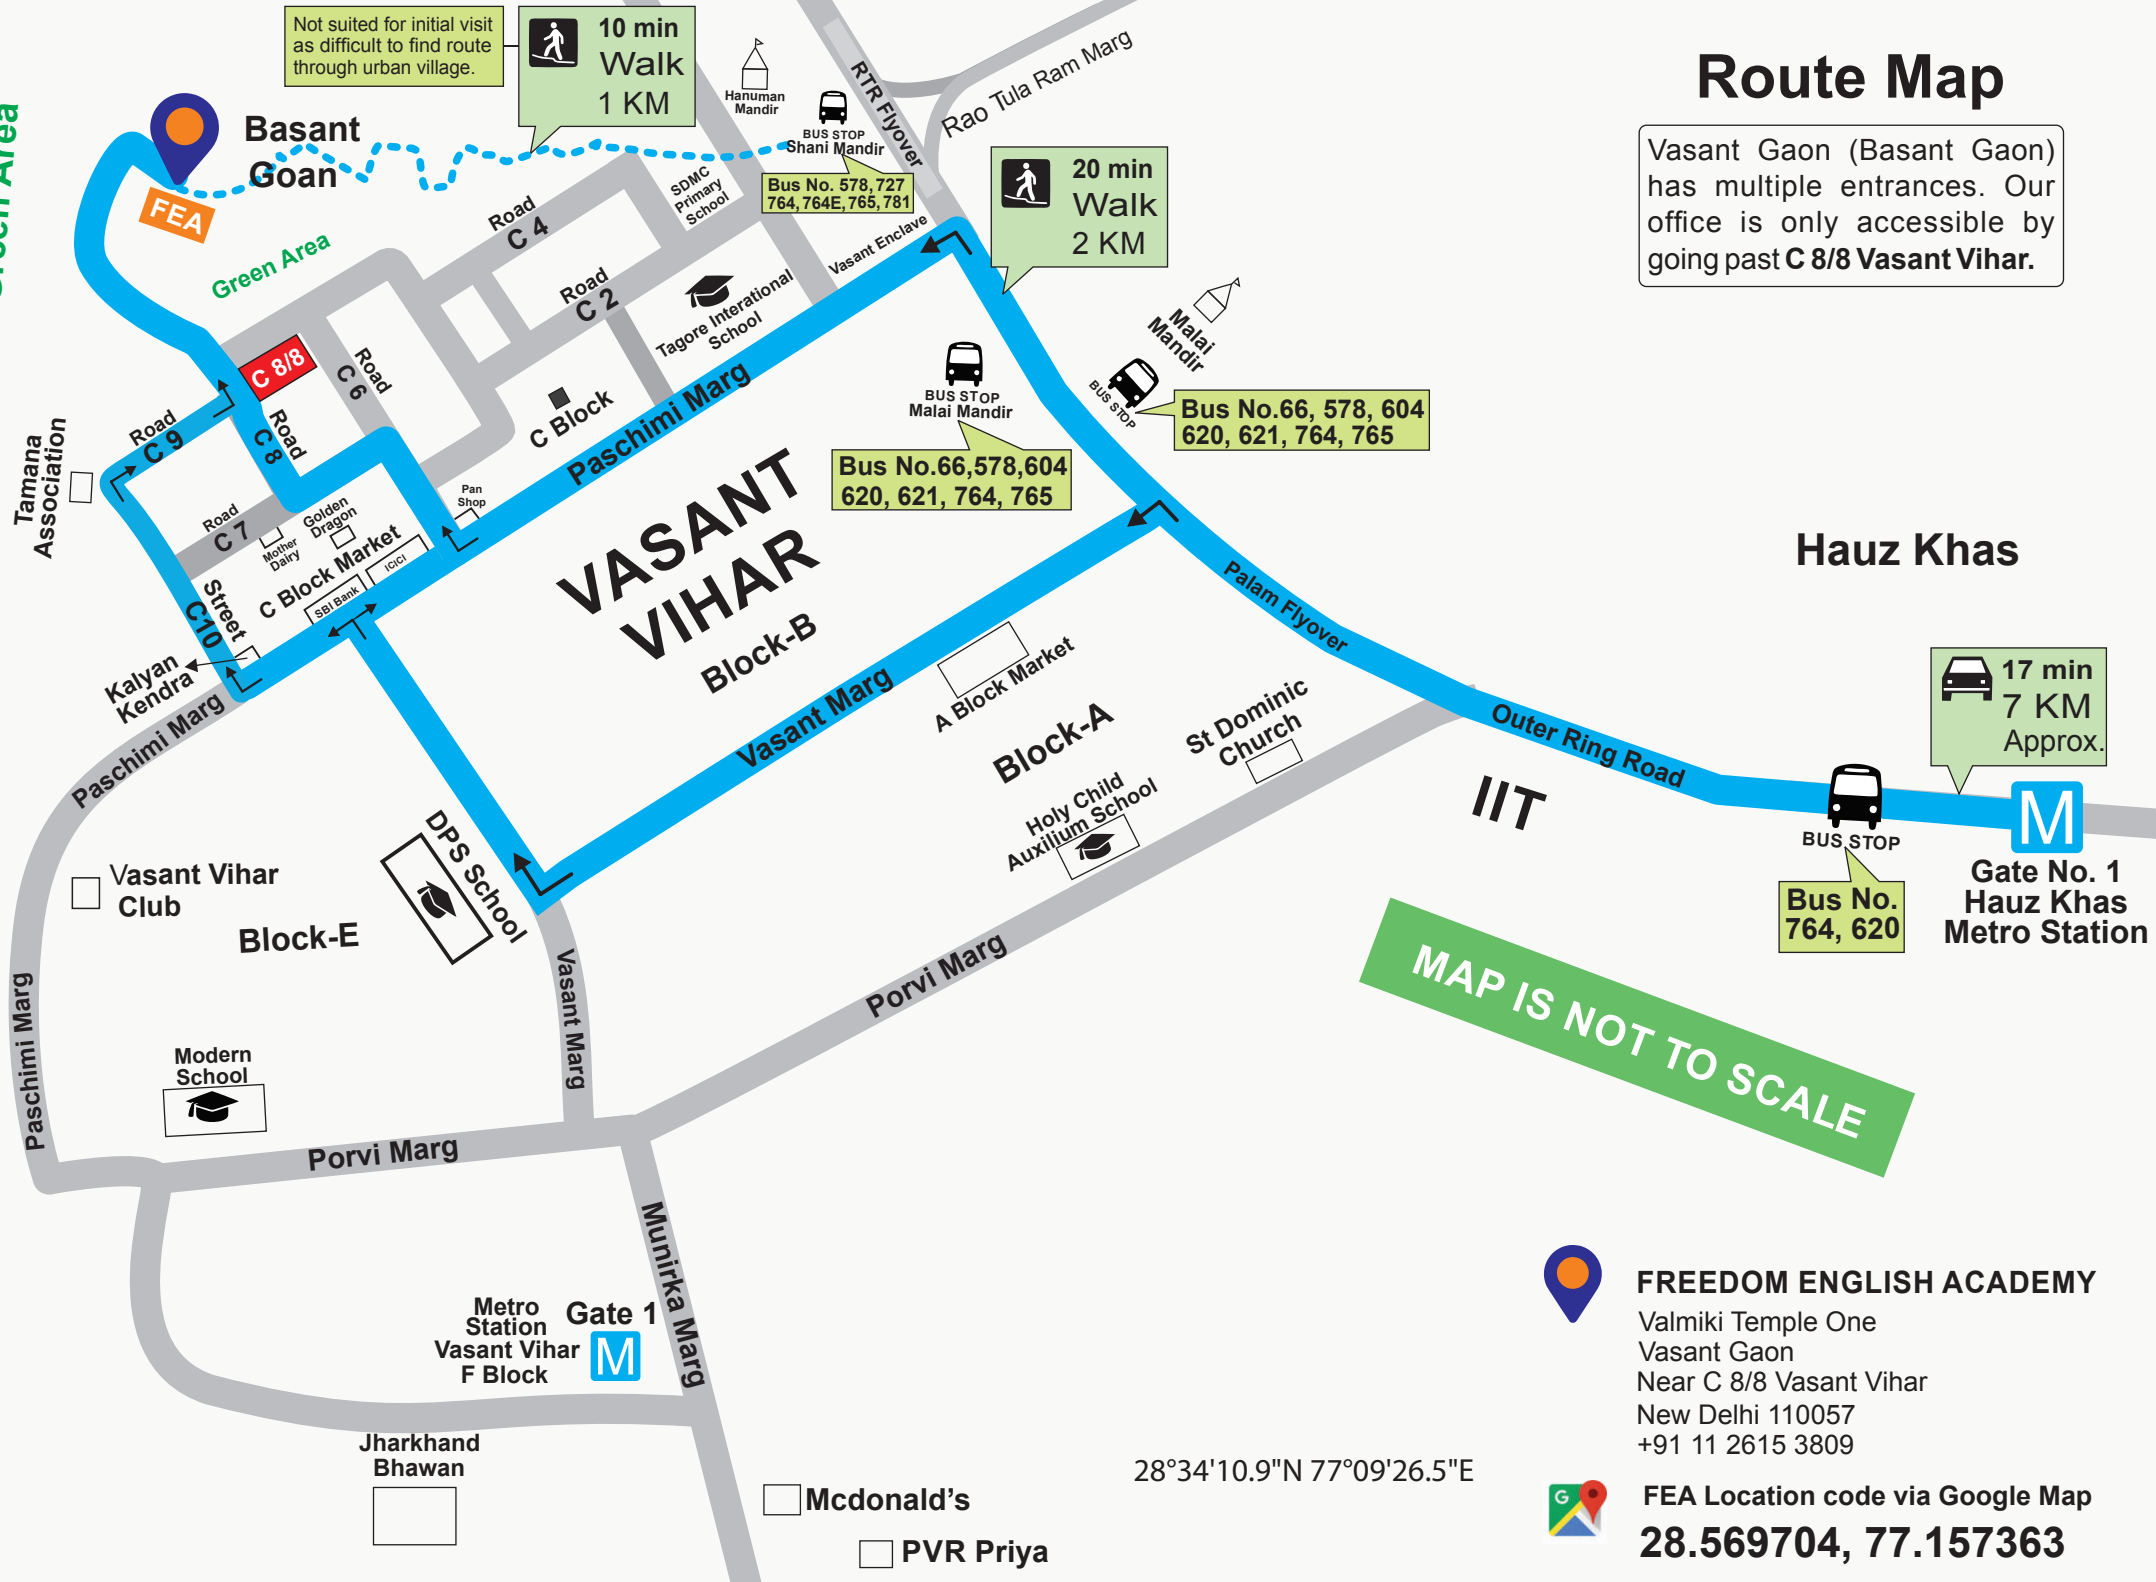

# Route Map

Vasant Gaon (Basant Gaon) has multiple entrances. Our office is only accessible by going past C 8/8 Vasant Vihar.

Not suited for initial visit as difficult to find route through urban village.

10 min Walk  
1 KM

20 min Walk  
2 KM

17 min  
7 KM  
Approx.

MAP IS NOT TO SCALE

**FREEDOM ENGLISH ACADEMY**  
Valmiki Temple One  
Vasant Gaon  
Near C 8/8 Vasant Vihar  
New Delhi 110057  
+91 11 2615 3809

FEA Location code via Google Map  
**28.569704, 77.157363**

28°34'10.9"N 77°09'26.5"E

- Mcdonald's
- PVR Priya