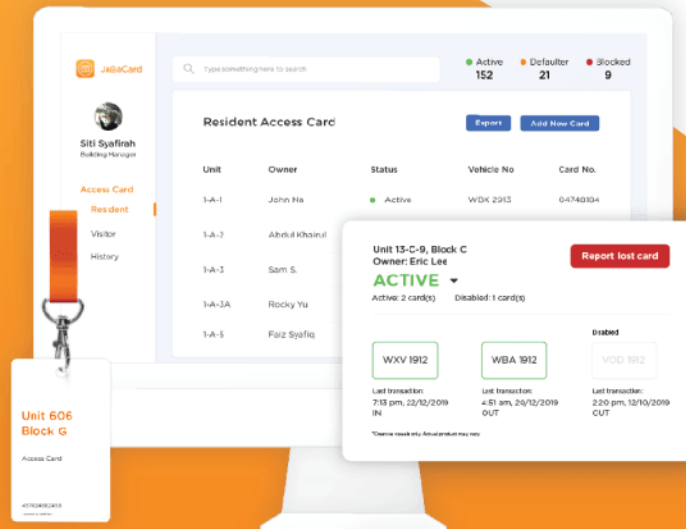

Residential Use

We've studied more than 400 neighbourhoods in Malaysia, and have distilled the best practices and methods to lower defaulter rates. With JaGaCard, expect only better visitor control, and even better fees collection rates.

Commercial Use

Ensuring that security personnels are registering visitors may be a challenge. Our automated door control allows you to tighten your visitor registration SOPs.

JaGaCard

Scan to Watch Video

Cloud-based IoT Solutions

JaGaCard

Systems we are integrated with:

Take Access Control To The Next Level

Manage all your access cards, barrier gates, and more, all-in-one place at your fingertips.

SOYAL

ENTRYPASS
TOTAL CONTROL IN YOUR HAND

Full Access Control

Full access control of your visitor and residents' access cards and barrier gate system

Auto Payment Reminders

Auto reminders of the outstanding payment to the residents upon each entry