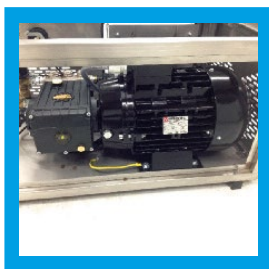

HEAVY DUTY COLD STATIC PRESSURE WASHER

- Perfect for the food and automotive industries
- High flow rate and pressure
- Supplied complete with stainless steel wall mounting bracket

STANDARD FEATURES

- Professional interpump with ceramic pistons
- Industrial 1450rpm low revving electric motor
- Automatic stop/start system
- Bypass valve
- Pressure gauge
- Mains on lamp
- 24v low tension safety controls
- Including 10mt hose, lance with heavy duty trigger and stainless steel wall mounting bracket