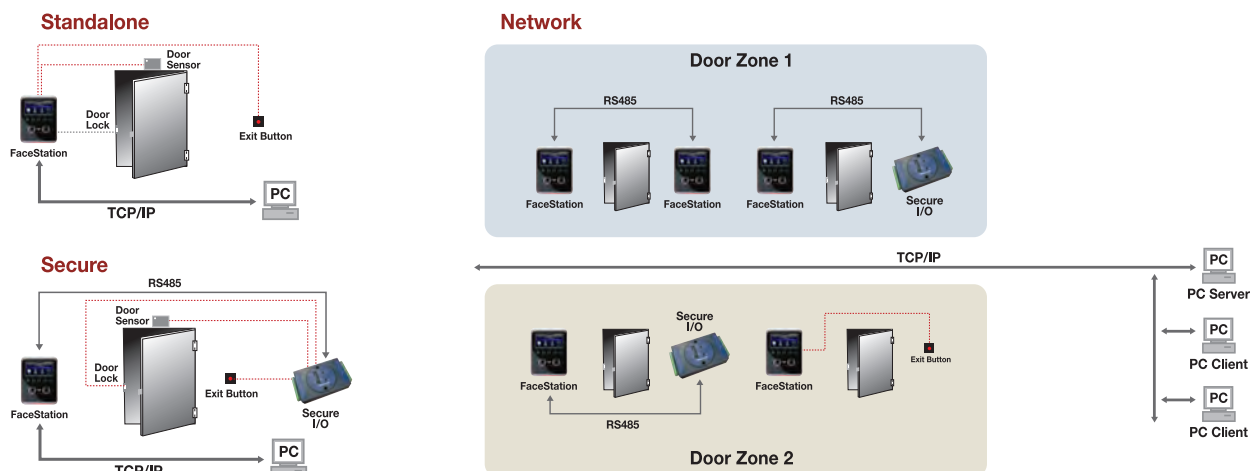

System Configuration

neaMetrics (Pty) Ltd

Block C, 1st floor, Hurlingham Office Park, Woodlands Avenue, Hurlingham Manor, 2196

Tel: 0860 Suprema (0860 787 7362) International Tel: +27 11 781 9964
enquiry@suprema.co.za | www.suprema.co.za

The Approved Suprema Distributor - Africa