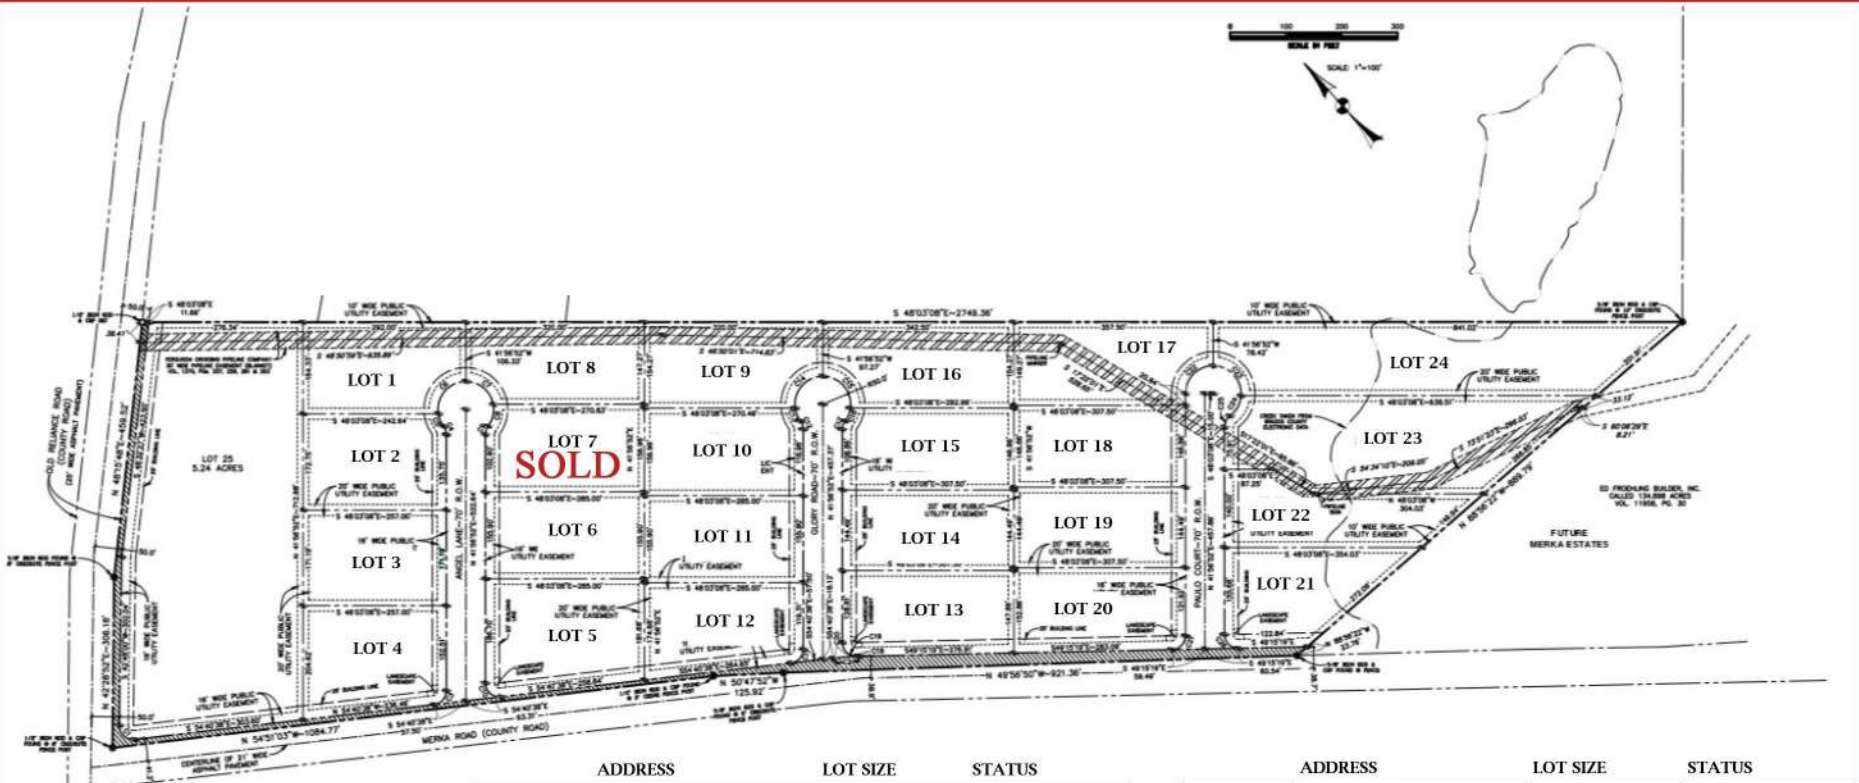

Messina Hof Estates

SITE PLAN AND LOT AVAILABILITY

	ADDRESS	LOT SIZE	STATUS
LOT 1	5037 ANGEL LN	1.05 ACRES	AVAILABLE
LOT 2	5025 ANGEL LN	1.01 ACRES	AVAILABLE
LOT 3	5013 ANGEL LN	1.01 ACRES	AVAILABLE
LOT 4	5001 ANGEL LN	1.12 ACRES	AVAILABLE
LOT 5	5000 ANGEL LN	1.29 ACRES	AVAILABLE
LOT 6	5012 ANGEL LN	1.02 ACRES	AVAILABLE
LOT 7	5024 ANGEL LN	1.02 ACRES	AVAILABLE
LOT 8	5036 ANGEL LN	1.05 ACRES	AVAILABLE
LOT 9	5037 GLORY RD	1.08 ACRES	AVAILABLE
LOT 10	5025 GLORY RD	1.02 ACRES	AVAILABLE
LOT 11	5013 GLORY RD	1.02 ACRES	AVAILABLE
LOT 12	5001 GLORY RD	1.03 ACRES	AVAILABLE

	ADDRESS	LOT SIZE	STATUS
LOT 13	5000 GLORY RD	1.06 ACRES	AVAILABLE
LOT 14	5012 GLORY RD	1.02 ACRES	AVAILABLE
LOT 15	5024 GLORY RD	1.03 ACRES	AVAILABLE
LOT 16	5036 GLORY RD	1.16 ACRES	AVAILABLE
LOT 17	5037 PAULO CT	1.16 ACRES	AVAILABLE
LOT 18	5025 PAULO CT	1.04 ACRES	AVAILABLE
LOT 19	5013 PAULO CT	1.02 ACRES	AVAILABLE
LOT 20	5001 PAULO CT	1.05 ACRES	AVAILABLE
LOT 21	5000 PAULO CT	1.03 ACRES	AVAILABLE
LOT 22	5012 PAULO CT	1.03 ACRES	AVAILABLE
LOT 23	5024 PAULO CT	2.14 ACRES	AVAILABLE
LOT 24	5036 PAULO CT	2.27 ACRES	AVAILABLE