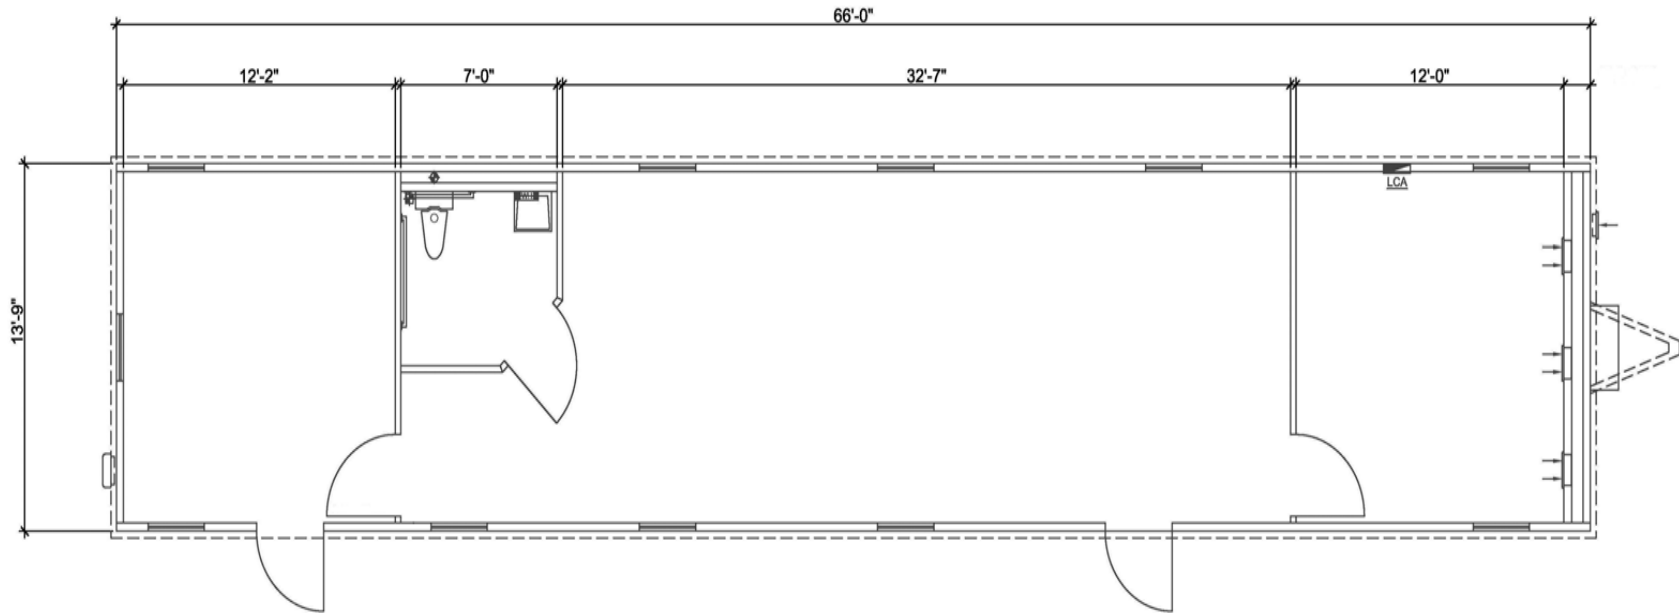

866-99-McDonald
866-996-2366
Mcdonaldmodular.com
Model T1470OF

TYPICAL SPECIFICATIONS

Size(s)

- 70' Long (including hitch)
- 66' Floor size
- 14' Wide
- 8' Ceiling height

Interior Finish

- Paneled or vinyl covered walls
- Vinyl tiled floors or carpet
- Gypsum ceiling
- Private office(s)
- Restroom available

Electric

- Fluorescent ceiling lights
- Breaker panel (150 amp 120/240 single phase)
- Phone/Data rough-in

Windows/Doors

- Horizontal slider windows
- Two exterior doors with standard locks

Heating and Cooling