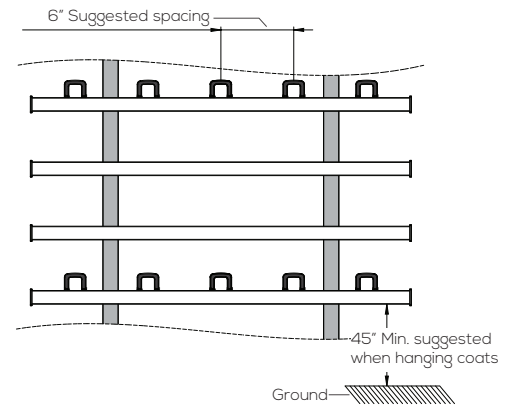

SYMPHONY Storage Matrix | Recommended Standard Layouts

Shoe Hook

Frame Size (HxW)	Max. # of Shoe Hooks	Pairs of Shoes	'X'
19" x 13"	Not recommended	Not recommended	N/A
19" x 23"	6	6	8.5"
19" x 35"	8	8	9.7"
19" x 47"	10	10	10.25"
42" x 13"	Not recommended	Not recommended	N/A
42" x 23"	12	12	8.5"
42" x 35"	16	16	9.7"
42" x 47"	20	20	10.25"
66" x 13"	Not recommended	Not recommended	N/A
66" x 23"	18	18	8.5"
66" x 35"	24	24	9.7"
66" x 47"	30	30	10.25"

Triple Hook

Frame Size (HxW)	Max. # of Triple Hooks	Jewelry Items	Belts
19" x 13"	4	12	12
19" x 23"	12	36	36
19" x 35"	20	60	60
19" x 47"	28	84	84
42" x 13"	8	24	24
42" x 23"	24	72	72
42" x 35"	40	120	120
42" x 47"	56	168	168
66" x 13"	12	Not recommended	Not recommended
66" x 23"	30	Not recommended	Not recommended
66" x 35"	60	Not recommended	Not recommended
66" x 47"	84	Not recommended	Not recommended

Coat Hook

Frame Size (HxW)	Max. # of Coat Hooks	Coats	Hats
19" x 13"	Not recommended	Not recommended	Not recommended
19" x 23"	12	6	6
19" x 35"	20	10	8
19" x 47"	28	14	12
42" x 13"	Not recommended	Not recommended	Not recommended
42" x 23"	24	9	12
42" x 35"	40	15	16
42" x 47"	56	21	24
66" x 13"	Not recommended	Not recommended	Not recommended
66" x 23"	28	9	24
66" x 35"	80	15	36
66" x 47"	112	21	48