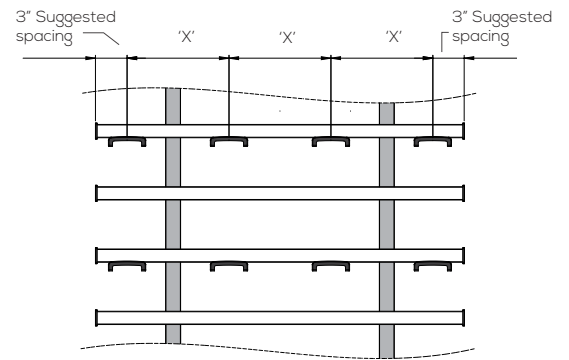

SYMPHONY Storage Matrix | Recommended Standard Layouts

Shoe Hook

Frame Size (HxW)	Max. # of Shoe Hooks	Pairs of Shoes	'X'
19" x 13"	Not recommended	Not recommended	N/A
19" x 23"	6	6	8.5"
19" x 35"	8	8	9.7"
19" x 47"	10	10	10.25"
42" x 13"	Not recommended	Not recommended	N/A
42" x 23"	12	12	8.5"
42" x 35"	16	16	9.7"
42" x 47"	20	20	10.25"
66" x 13"	Not recommended	Not recommended	N/A
66" x 23"	18	18	8.5"
66" x 35"	24	24	9.7"
66" x 47"	30	30	10.25"

Triple Hook

Frame Size (HxW)	Max. # of Triple Hooks	Jewelry Items	Belts
19" x 13"	4	12	12
19" x 23"	12	36	36
19" x 35"	20	60	60
19" x 47"	28	84	84
42" x 13"	8	24	24
42" x 23"	24	72	72
42" x 35"	40	120	120
42" x 47"	56	168	168
66" x 13"	12	Not recommended	Not recommended
66" x 23"	30	Not recommended	Not recommended
66" x 35"	60	Not recommended	Not recommended
66" x 47"	84	Not recommended	Not recommended

Coat Hook

Frame Size (HxW)	Max. # of Coat Hooks	Coats	Hats
19" x 13"	Not recommended	Not recommended	Not recommended
19" x 23"	12	6	6
19" x 35"	20	10	8
19" x 47"	28	14	12
42" x 13"	Not recommended	Not recommended	Not recommended
42" x 23"	24	9	12
42" x 35"	40	15	16
42" x 47"	56	21	24
66" x 13"	Not recommended	Not recommended	Not recommended
66" x 23"	28	9	24
66" x 35"	80	15	36
66" x 47"	112	21	48