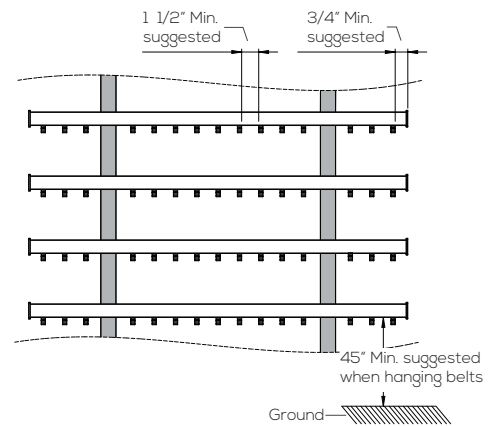

SYMPHONY Storage Matrix | Recommended Standard Layouts

Shoe Hook

Frame Size (HxW)	Max. # of Shoe Hooks	Pairs of Shoes	'X'
19" x 13"	Not recommended	Not recommended	N/A
19" x 23"	6	6	8.5"
19" x 35"	8	8	9.7"
19" x 47"	10	10	10.25"
42" x 13"	Not recommended	Not recommended	N/A
42" x 23"	12	12	8.5"
42" x 35"	16	16	9.7"
42" x 47"	20	20	10.25"
66" x 13"	Not recommended	Not recommended	N/A
66" x 23"	18	18	8.5"
66" x 35"	24	24	9.7"
66" x 47"	30	30	10.25"

Triple Hook

Frame Size (HxW)	Max. # of Triple Hooks	Jewelry Items	Belts
19" x 13"	4	12	12
19" x 23"	12	36	36
19" x 35"	20	60	60
19" x 47"	28	84	84
42" x 13"	8	24	24
42" x 23"	24	72	72
42" x 35"	40	120	120
42" x 47"	56	168	168
66" x 13"	12	Not recommended	Not recommended
66" x 23"	30	Not recommended	Not recommended
66" x 35"	60	Not recommended	Not recommended
66" x 47"	84	Not recommended	Not recommended

Coat Hook

Frame Size (HxW)	Max. # of Coat Hooks	Coats	Hats
19" x 13"	Not recommended	Not recommended	Not recommended
19" x 23"	12	6	6
19" x 35"	20	10	8
19" x 47"	28	14	12
42" x 13"	Not recommended	Not recommended	Not recommended
42" x 23"	24	9	12
42" x 35"	40	15	16
42" x 47"	56	21	24
66" x 13"	Not recommended	Not recommended	Not recommended
66" x 23"	28	9	24
66" x 35"	80	15	36
66" x 47"	112	21	48