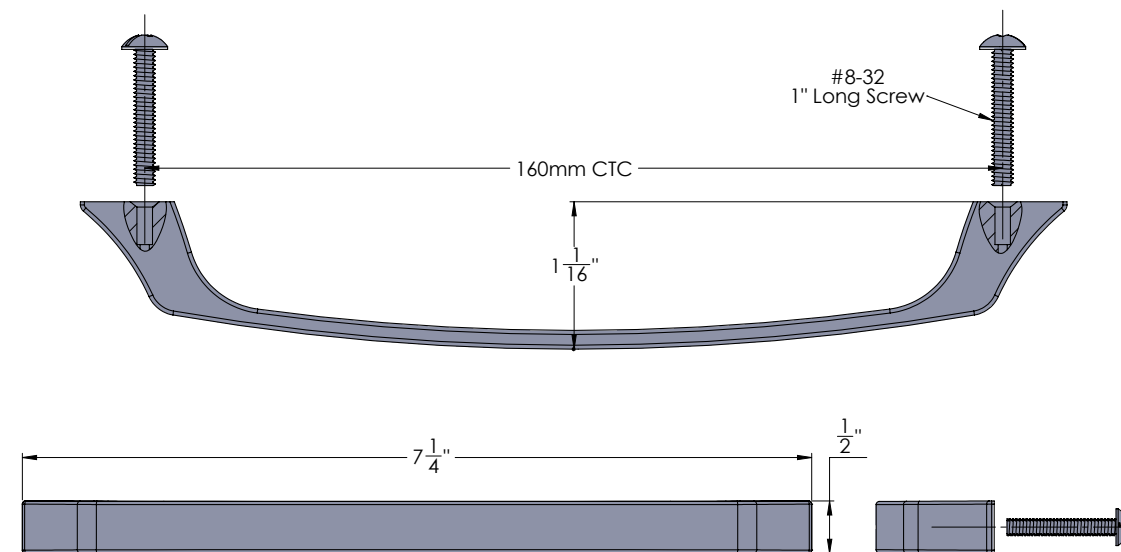

ELITE
arched handle

300.3212.160.xxx

FEATURES

The ELITE Arched Handle offers a curved angular design, ideal for traditional and modern spaces

- Great for drawers and cabinets, the Arched Handle can be installed vertically or horizontally

- Coordinated in style, finish and quality

DIMENSIONS

SPECS

300.3212.160.^(FINISH).xxx

FINISH:

OPTIONS

300.3212.160.MAL

FINISHED PRODUCT