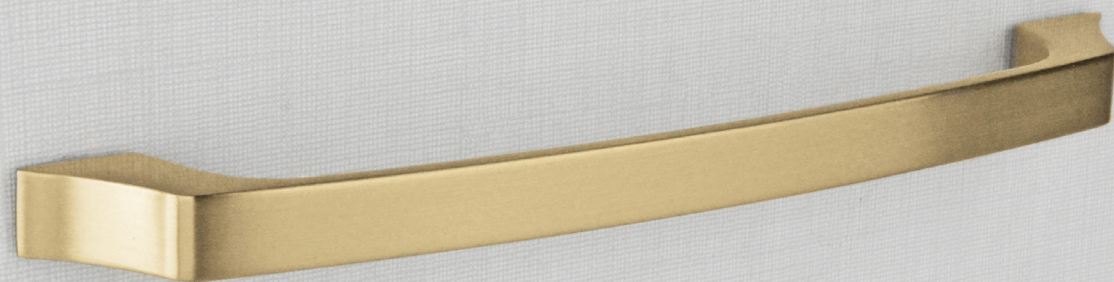

ELITE
arched handle

300.3212.160.xxx

FEATURES

The ELITE Arched Handle offers a curved angular design, ideal for traditional and modern spaces

- Great for drawers and cabinets, the Arched Handle can be installed vertically or horizontally

- Coordinated in style, finish and quality

DIMENSIONS

SPECS

300.3212.160.^(FINISH).xxx

FINISH:

OPTIONS

300.3212.160.MAL

FINISHED PRODUCT