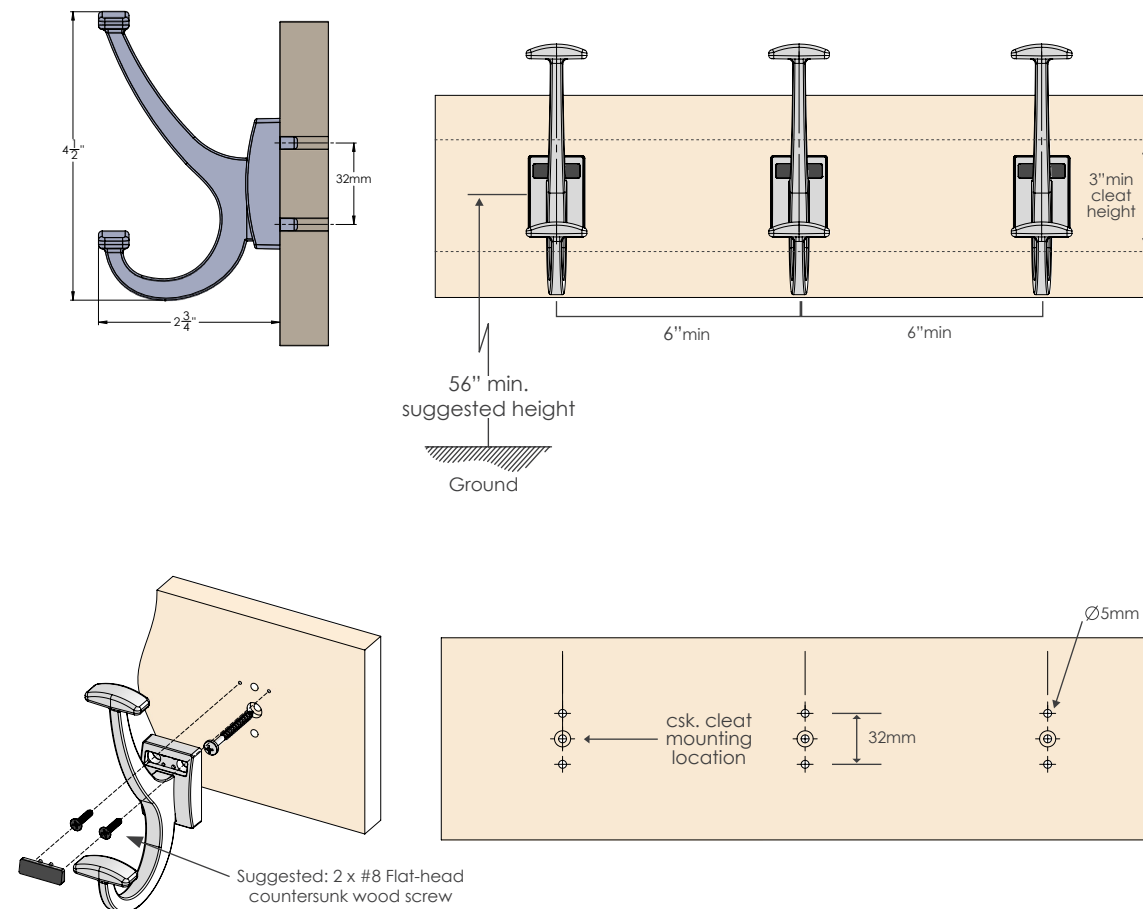

ELITE
compact coat hook

30.3196.00.xxx

FEATURES

The ELITE Compact Coat Hook was designed to fit in tighter spaces

- Designed to keep two coats neatly stored and is also ideal for robes, hats and umbrellas

- Helps utilize the typically "dead" space under windows, behind doors and on angled walls

DIMENSIONS

SPECS

COMPACT COAT HOOK

30.3196.00.^(FINISH)xxx

BLACK COVER CAP

30.3199.blk

OPTIONS