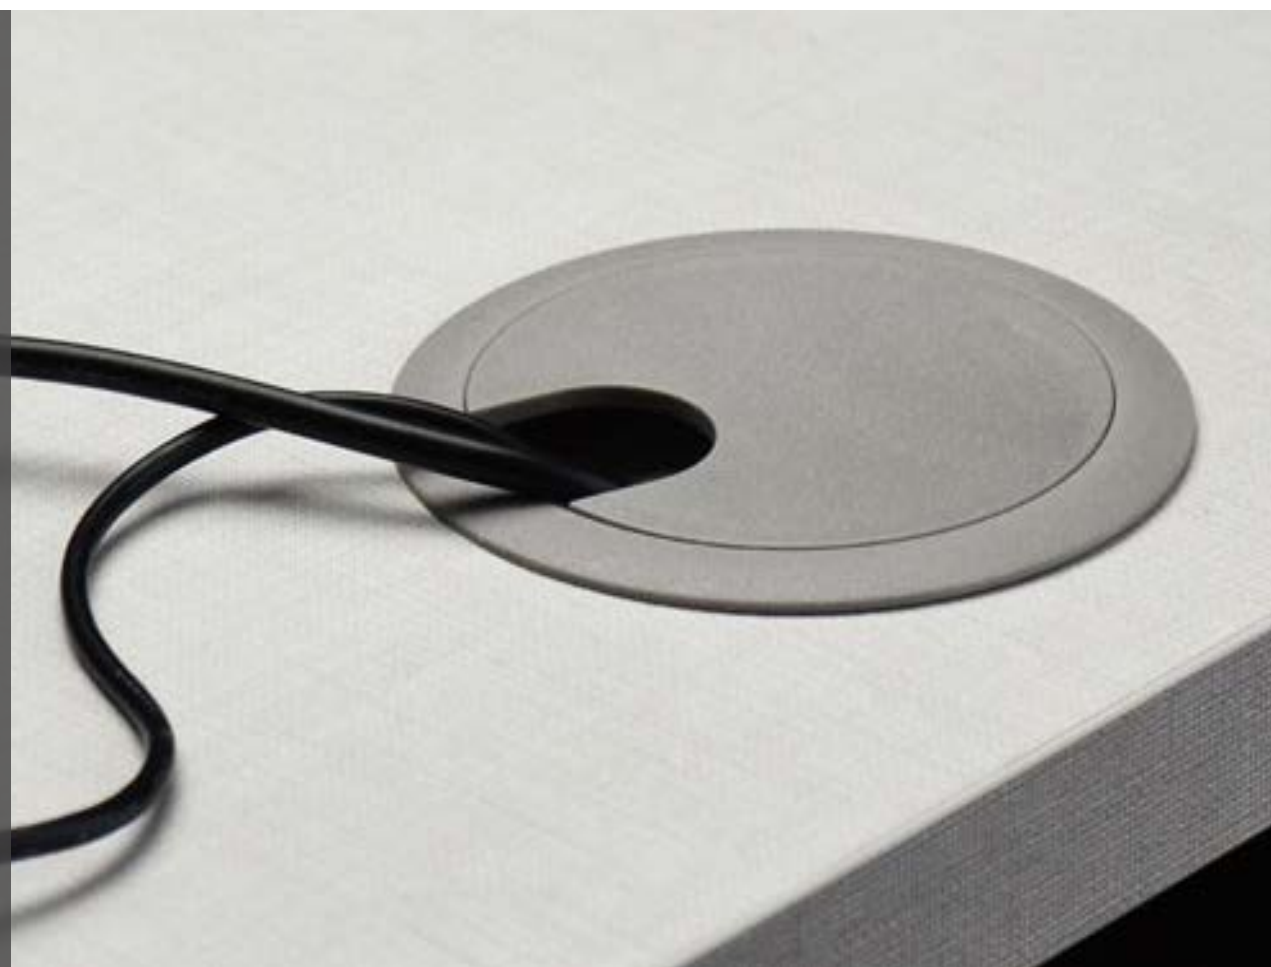

HARDWARE

round grommet

300.4388.xxx

FEATURES

Creates a clean look where panels must be cut to allow cords to pass through

Perfect for entertainment units and desks

DIMENSIONS

SPECS