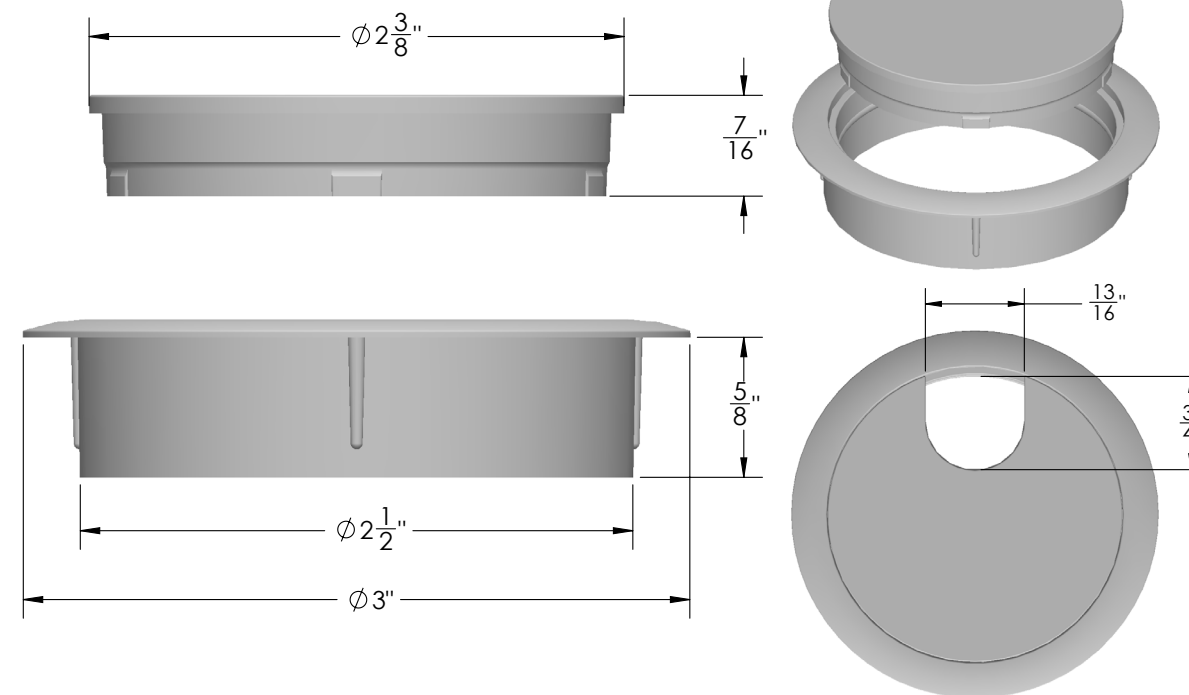

HARDWARE

round grommet

300.4388.xxx

FEATURES

Creates a clean look where panels must be cut to allow cords to pass through

Perfect for entertainment units and desks

DIMENSIONS

SPECS

300.4388.^(finish)xxx

FINISH:

OPTIONS

300.4388.GRY

FINISHED PRODUCT