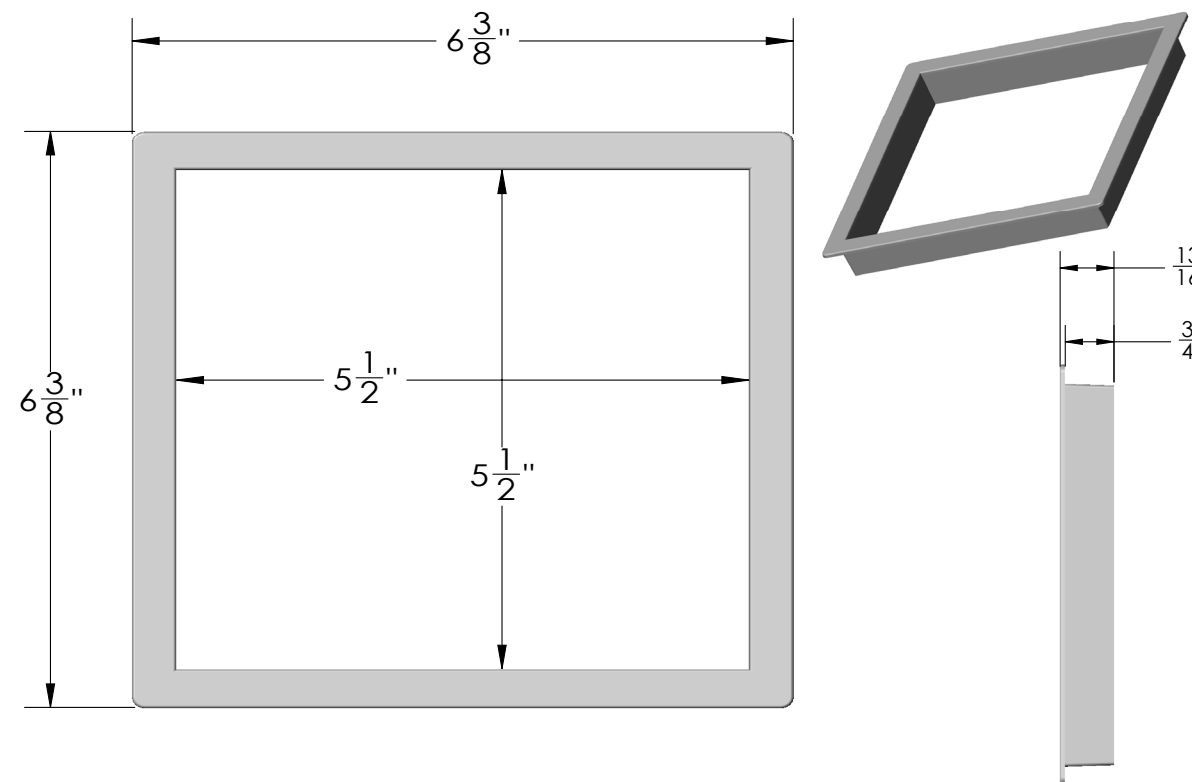

HARDWARE
double outlet grommet

300.4364.xxx

FEATURES

Creates a clean finished look where partitions must be cut to allow access to a wall outlet

Designed for a double light switch or outlet socket

DIMENSIONS