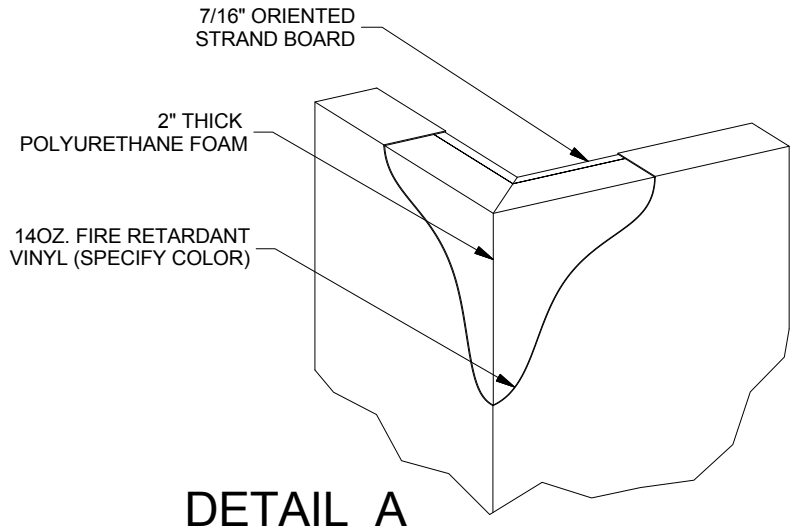

WallGuard Basic Corner Wall Padding

SPECIFICATIONS - BASIC CORNER PADS

Jaypro Sports Basic Corner Pads are for indoor use only. Vinyl meets or exceeds the requirements of NFPA 101 Life Safety Code for Class A rating (Flame Spread 0-25, Smoke Development 0-450) and California State (CSFM) test requirements.

Construction: Basic pad shall have 2" thick polyurethane foam with 7/16" oriented strand board (OSB) backing. Vinyl shall be wrapped around backside of backer board and secured with steel staples. Vinyl shall be 14 oz per square yard with grab tensile strength 365lbs x 348lbs and tongue tear strength 92lbs x 83lbs. Vinyl shall be washable and resistant to fade, rot, mildew, and fungus.

Attachment: Corner pads available with z-clip top and bottom, z-clip top and 1" margin bottom, or 1" margin top and bottom. Corner pads can be mounted to wood, drywall, concrete, brick, etc using the appropriate fasteners supplied by others (not Jaypro).

Custom corner pad sizes are available. See additional specification for flat wall pads, straight column pads, and tapered column pads. Vinyl available in 14 standard colors.

| QUANTITY | P/N | DESCRIPTION |
|----------|------------------|---------------------------|
| _____ | JWCL-B- _____ ZZ | Z-CLIP TOP & BOTTOM |
| _____ | JWCL-B- _____ Z | Z-CLIP TOP, 1" LIP BOTTOM |
| _____ | JWCL-B- _____ | 1" LIP TOP & BOTTOM |