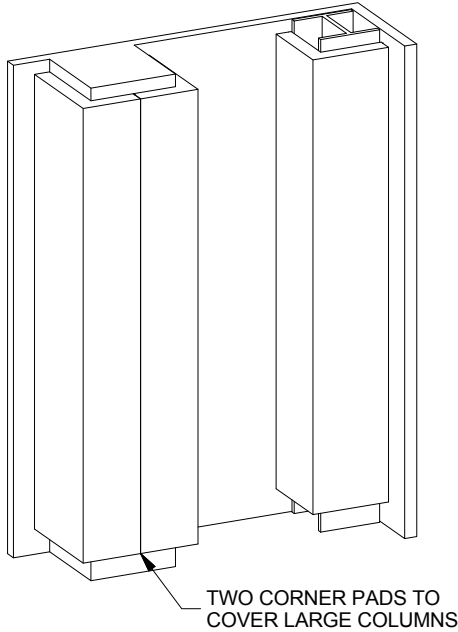

WallGuard Basic Corner Wall Padding

SPECIFICATIONS - BASIC CORNER PADS

Jaypro Sports Basic Corner Pads are for indoor use only. Vinyl meets or exceeds the requirements of NFPA 101 Life Safety Code for Class A rating (Flame Spread 0-25, Smoke Development 0-450) and California State (CSFM) test requirements.

Construction: Basic pad shall have 2" thick polyurethane foam with 7/16" oriented strand board (OSB) backing. Vinyl shall be wrapped around backside of backer board and secured with steel staples. Vinyl shall be 14 oz per square yard with grab tensile strength 365lbs x 348lbs and tongue tear strength 92lbs x 83lbs. Vinyl shall be washable and resistant to fade, rot, mildew, and fungus.

Attachment: Corner pads available with z-clip top and bottom, z-clip top and 1" margin bottom, or 1" margin top and bottom. Corner pads can be mounted to wood, drywall, concrete, brick, etc using the appropriate fasteners supplied by others (not Jaypro).