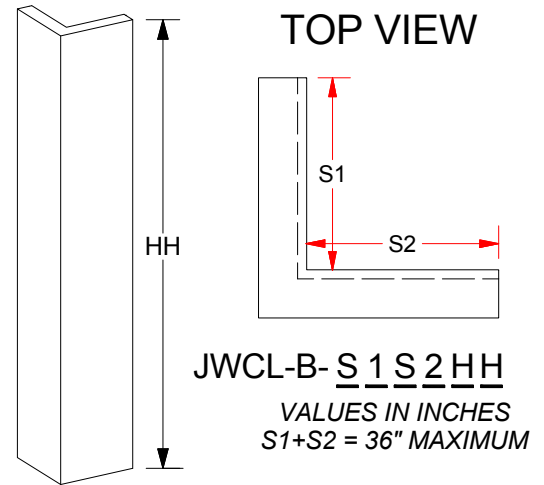

WallGuard Basic Corner Wall Padding

SPECIFICATIONS - BASIC CORNER PADS

Jaypro Sports Basic Corner Pads are for indoor use only. Vinyl meets or exceeds the requirements of NFPA 101 Life Safety Code for Class A rating (Flame Spread 0-25, Smoke Development 0-450) and California State (CSFM) test requirements.

Construction: Basic pad shall have 2" thick polyurethane foam with 7/16" oriented strand board (OSB) backing. Vinyl shall be wrapped around backside of backer board and secured with steel staples. Vinyl shall be 14 oz per square yard with grab tensile strength 365lbs x 348lbs and tongue tear strength 92lbs x 83lbs. Vinyl shall be washable and resistant to fade, rot, mildew, and fungus.

Attachment: Corner pads available with z-clip top and bottom, z-clip top and 1" margin bottom, or 1" margin top and bottom. Corner pads can be mounted to wood, drywall, concrete, brick, etc using the appropriate fasteners supplied by others (not Jaypro).

Custom corner pad sizes are available. See additional specification for flat wall pads, straight column pads, and tapered column pads. Vinyl available in 14 standard colors.

| QUANTITY | P/N | DESCRIPTION |
|----------|------------------|---------------------------|
| _____ | JWCL-B- _____ ZZ | Z-CLIP TOP & BOTTOM |
| _____ | JWCL-B- _____ Z | Z-CLIP TOP, 1" LIP BOTTOM |
| _____ | JWCL-B- _____ | 1" LIP TOP & BOTTOM |