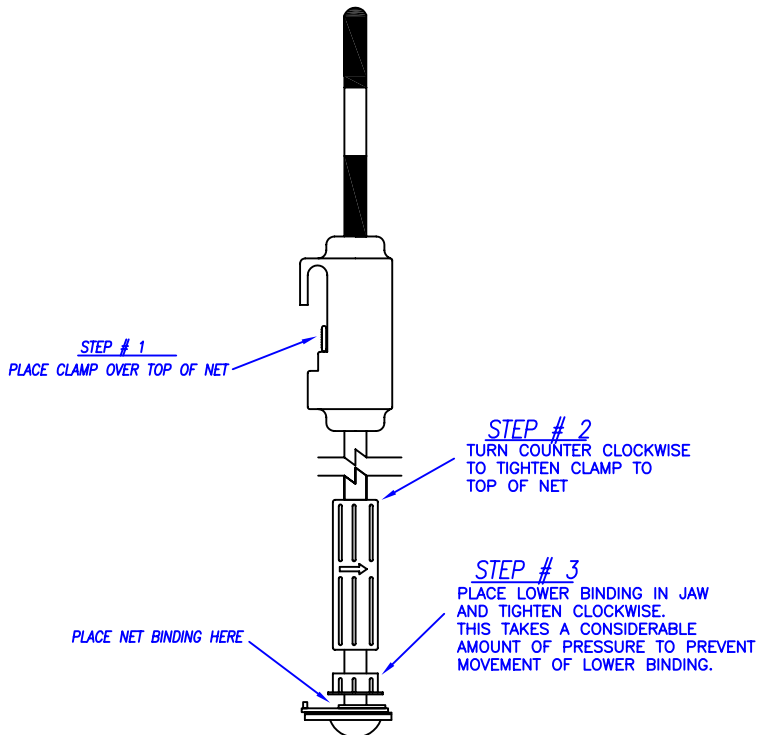

VBA-60

Antennae / Net Tape

Net antennae features positive clamping devices at the top and bottom of the net that prevent movement during competitive play. All adjustments are made from the bottom of the net. Boundary tapes included.